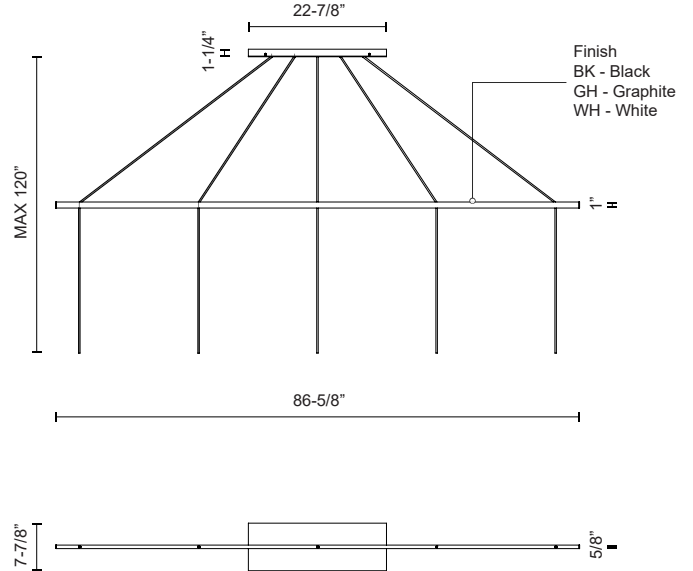

## DESCRIPTION

The Marquee transforms single pendants into a choreographed statement piece. Simple forms combine to make complex and unique linear arrangements

CNL5AC-GH  
Graphite

CNL5AC-BK  
Black

CNL5AC-WH  
White

## SPECIFICATION DETAILS

\* For custom options, consult factory for details.

<b>Fixture Dimensions</b>	L86-5/8" x W5/8" x H1"
<b>Location</b>	Dry
<b>Warranty</b>	5 Years
<b>Canopy Dimensions</b>	L22-7/8" x W7-7/8" x H1-1/4"