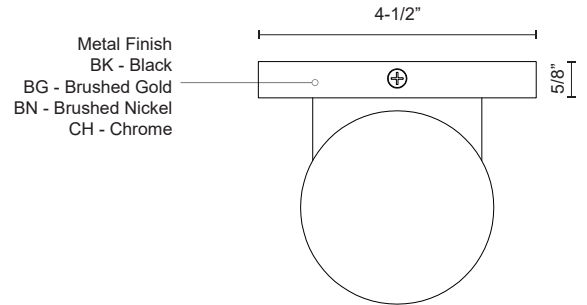

Fixture Dimensions	W3-1/8" x H4-3/4" x E4"
Light Source	AC LED Module
Wattage	17W
Total Lumens	1200lm
Delivered Lumens	BK-705lm; BN-767lm; CH-868lm;
Voltage	120V
Color Temperature	3000K
CRI (Ra)	90CRI
Optional Color Temps	2700K - 5000K Available, Minimum Order Quantities Apply
LED Rated Life	50,000 hours
Dimming	100% - 10%, ELV Dimmer (Not Included)
Diffuser Details	Frosted acrylic diffuser
Location	Dry
Illumination Direction	Up and Down
Mounting Style	All Orientation; Wall;
Canopy Dimensions	W4-1/2" x H4-1/2" x E5/8"
CEC Title 24 JA8	Yes, JA8-2022

* For custom options, consult factory for details.

* For warranty information, please visit www.kuzcolighting.com/warranty

DESCRIPTION

LED cylinder shaped updown wall sconce with clear acrylic discs. Metal details in black, brushed gold, brushed nickel or chrome finish, and is equipped with our powerful 120V AC LED technology,