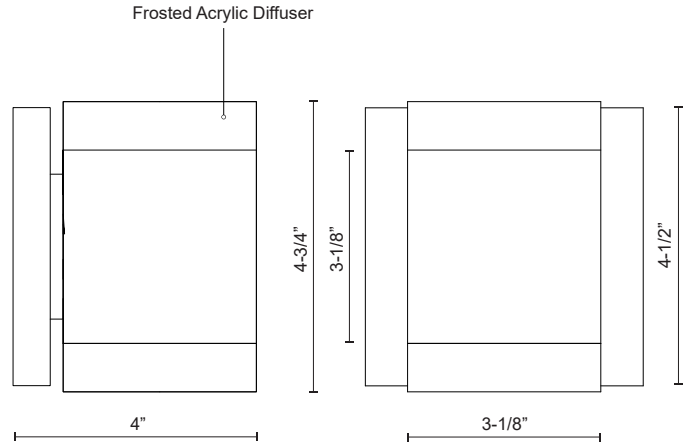

NORFOLK 601431-LED

WALL

PROJECT

SPECIFICATION DETAILS

Fixture Dimensions	W3-1/8" x H4-3/4" x E4"
Light Source	AC LED Module
Wattage	17W
Total Lumens	1200lm
Delivered Lumens	BK-705lm; BN-767lm; CH-868lm;
Voltage	120V
Color Temperature	3000K
CRI (Ra)	90CRI
Optional Color Temps	2700K - 5000K Available, Minimum Order Quantities Apply
LED Rated Life	50,000 hours
Dimming	100% - 10%, ELV Dimmer (Not Included)
Diffuser Details	Frosted acrylic diffuser
Location	Dry
Illumination Direction	Up and Down
Mounting Style	All Orientation; Wall;
Canopy Dimensions	W4-1/2" x H4-1/2" x E5/8"
CEC Title 24 JA8	Yes, JA8-2022

* For custom options, consult factory for details.

* For warranty information, please visit www.kuzcolighting.com/warranty

DESCRIPTION

LED cylinder shaped updown wall sconce with clear acrylic discs. Metal details in black, brushed gold, brushed nickel or chrome finish, and is equipped with our powerful 120V AC LED technology,

KUZCO

CANADA: 19054 28TH AVENUE - SURREY, BC V3Z 6M3

USA: 3035 E. LONE MOUNTAIN ROAD - LAS VEGAS, NV 89081

WWW.KUZCOLIGHTING.COM

© 2010 KUZCO LIGHTING. ALL RIGHTS RESERVED.

COMMENT