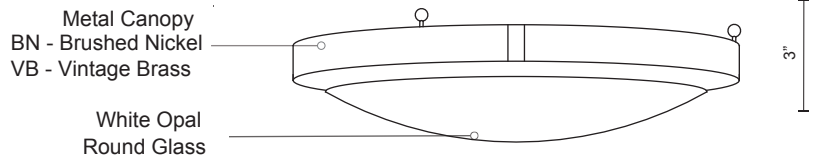

501112-LED

SPECIFICATION SHEET

PROJECT		
DATE		TYPE

Sophisticated LED technology meets indoor ceiling fixture

- Round white opal glass
- Brushed nickel or Vintage brass metal finish
- Dimmable with ELV dimmer (Not included)
- 120V

Color Temp 3000K
CRI (Ra) >90
Dimming 100% - 10%
Rated Life 50,000 hours

Voltage	Watt	LED Lumens	Delivered Lumens	Finish(es)
120V	15W	1300	700	BN - Brushed Nickel
120V	15W	1300	700	VB - Vintage brass