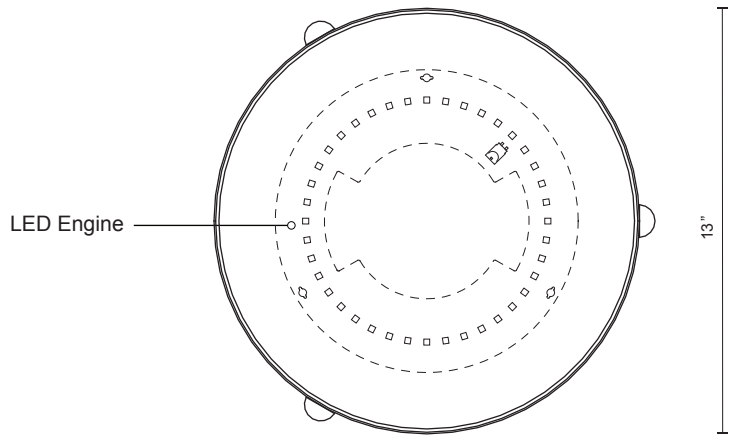

501112-LED

SPECIFICATION SHEET

PROJECT		
DATE		TYPE

Sophisticated LED technology meets indoor ceiling fixture

- Round white opal glass
- Brushed nickel or Vintage brass metal finish
- Dimmable with ELV dimmer (Not included)
- 120V

Color Temp 3000K
CRI (Ra) >90
Dimming 100% - 10%
Rated Life 50,000 hours

Voltage	Watt	LED Lumens	Delivered Lumens	Finish(es)
120V	15W	1300	700	BN - Brushed Nickel
120V	15W	1300	700	VB - Vintage brass