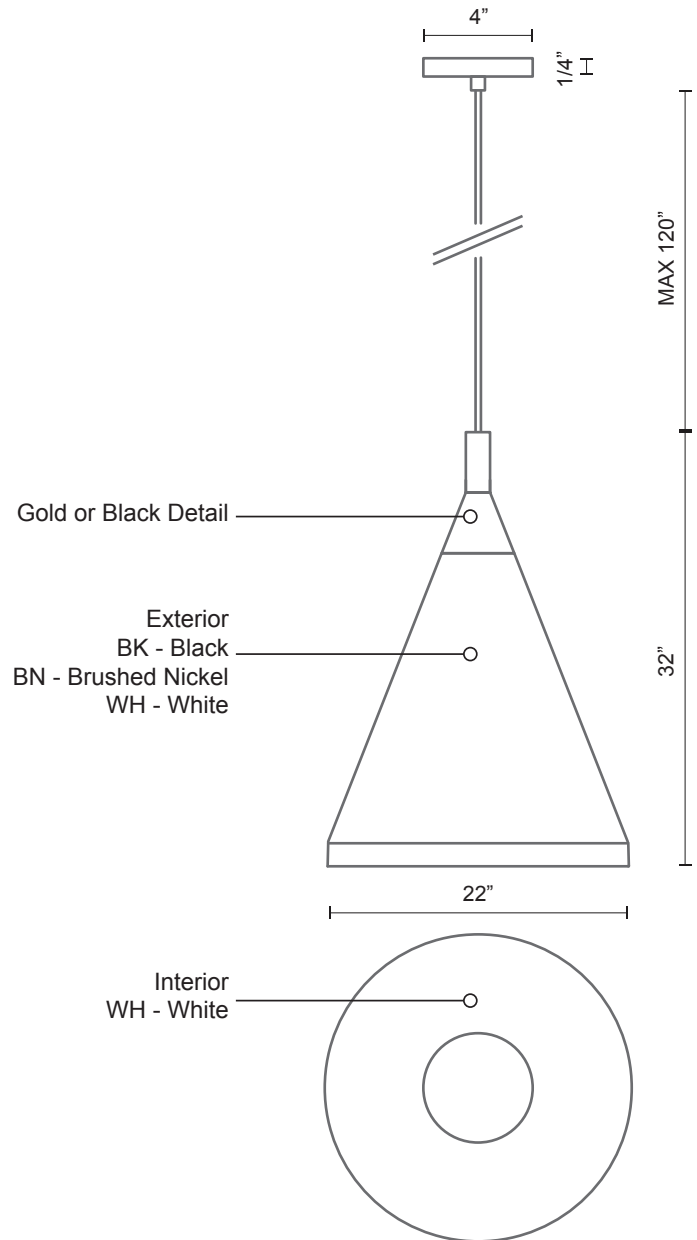

492722

Specification Sheet

Pendant

Black with Gold

White with Gold

Brushed Nickel with Black

PROJECT						
DATE		TYPE				
Voltage	Watt	LED Lumens	Delivered Lumens	Finish(es)	Color Temp	N/A
120V	1 x 60W*	N/A	N/A	BK/GD - Black with Gold	CRI(Ra)	N/A
120V	1 x 60W*	N/A	N/A	BN/BK - Brushed Nickel/Black	Dimming	N/A
120V	1 x 60W*	N/A	N/A	WH/GD - White with Gold	Rated Life	N/A

*Preliminary figures

Product Descriptions

Single lamp pendant with conical aluminum shade with fine powder-coated or plated finishes with contrasting finial. Exterior shade colors are black or white with gold detail or brushed nickel with black detail. Suspended by cloth cable to a maximum 120" length. Available in 3 sizes.

Product Details

UL Listed.

5-years warranty.

Complete warranty terms located at:

www.kuzcolighting.com/warranty

Lamp type incandescent with E26 medium base bulb (bulb not included).

Canopy dimensions:
D: 4"; H: 1/4"