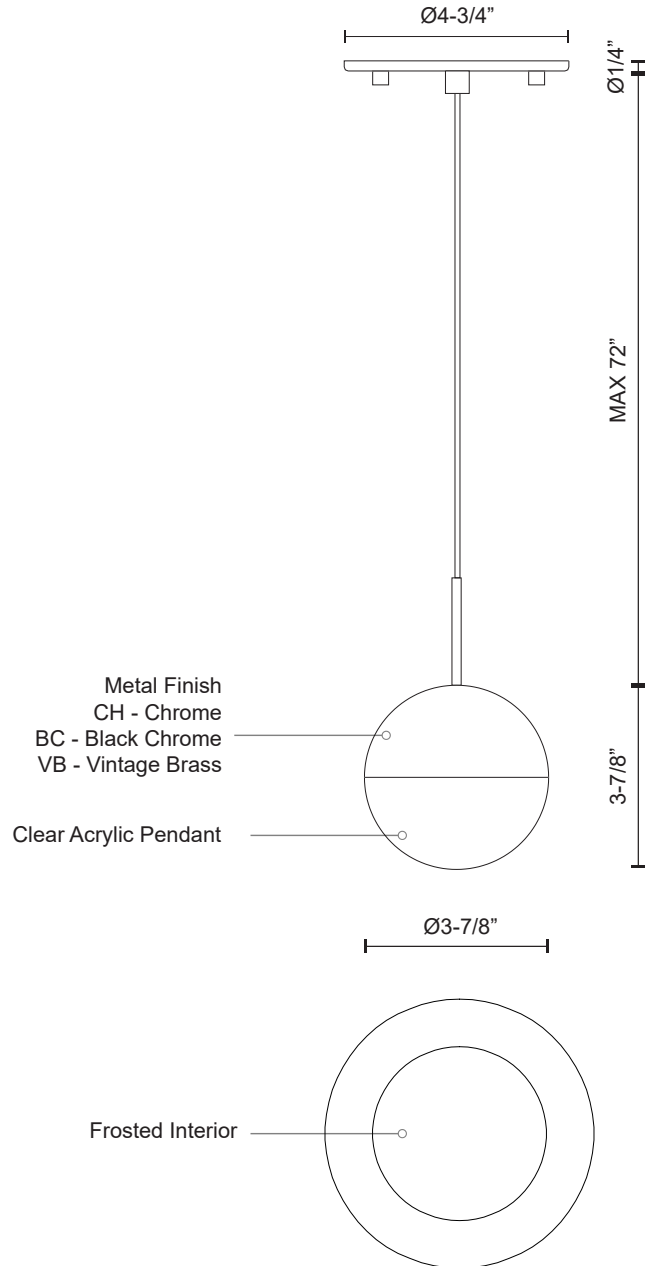

PLUTO
402801-LED
 PENDANTS

PROJECT

402801BC-LED
 Black Chrome

402801CH-LED
 Chrome

402801VB-LED
 Vintage Brass

SPECIFICATION DETAILS

* For custom options, consult factory for details.

Fixture Dimensions	D3-7/8" x H3-7/8"
Light Source	LED
Wattage	6W
Total Lumens	500lm*
Delivered Lumens	CH-410lm
Voltage	120V
Color Temperature	3000K
CRI (Ra)	>90
Optional Color Temps	2700K - 5000K Available, Minimum Order Quantities Apply
LED Rated Life	50,000 hours
Dimming	100% - 10%, ELV Dimmer (Not Included)
Diffuser Details	Clear with Frosted Center
Adjustable	Yes
Wire Length	72" Max
Wire Type	Clear SSL Wire
Location	Dry
Warranty	5 Years
Canopy Dimensions	D4-3/4" x H1/4"

DESCRIPTION

A timeless spherical geometry is inherent to the Pluto pendant. A split line at the globe equator separates complementary plated LED housing from translucent acrylic diffuser. The multiple color options make the fixture a perfect furnishing accent or, in multiples, a focal point.