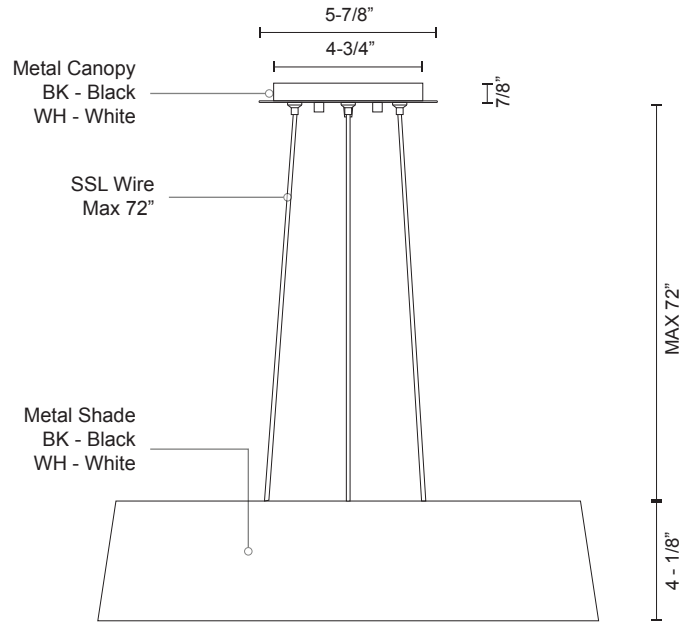

401207-LED

SPECIFICATION SHEET

Sophisticated LED technology meets modern linear pendant

- Black and white metal finish
- SSL Wire max 72"
- Dimmable with ELV dimmer (Not included)
- Custom options available

Color Temp 3000K
 CRI (Ra) >90
 Dimming 100% - 10%
 Rated Life 50,000 hours

Voltage	Watt	LED Lumens	Delivered Lumens	Finish(es)
120V	19W	1600lm	955lm	BK -Black
120V	19W	1600lm	970lm	WH - White

PROJECT	
DATE	TYPE

401207BK-LED

401207WH-LED