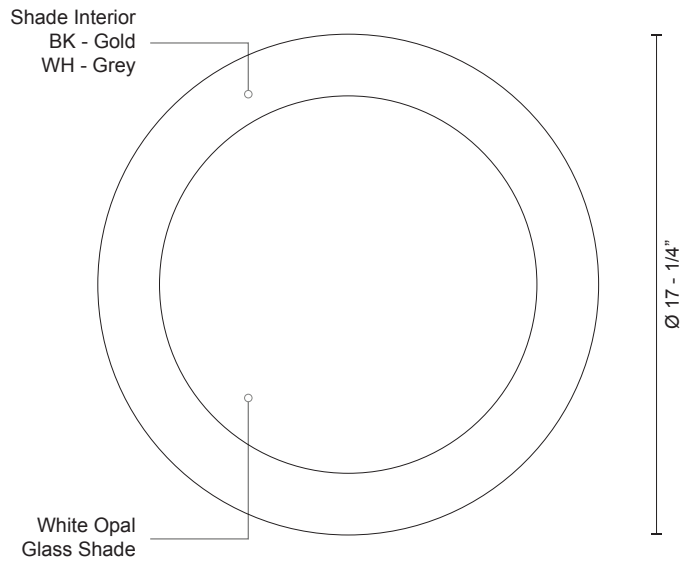

401207-LED

SPECIFICATION SHEET

Sophisticated LED technology meets modern linear pendant

- Black and white metal finish
- SSL Wire max 72"
- Dimmable with ELV dimmer (Not included)
- Custom options available

Color Temp 3000K
 CRI (Ra) >90
 Dimming 100% - 10%
 Rated Life 50,000 hours

Voltage	Watt	LED Lumens	Delivered Lumens	Finish(es)
120V	19W	1600lm	955lm	BK -Black
120V	19W	1600lm	970lm	WH - White

PROJECT	
DATE	TYPE