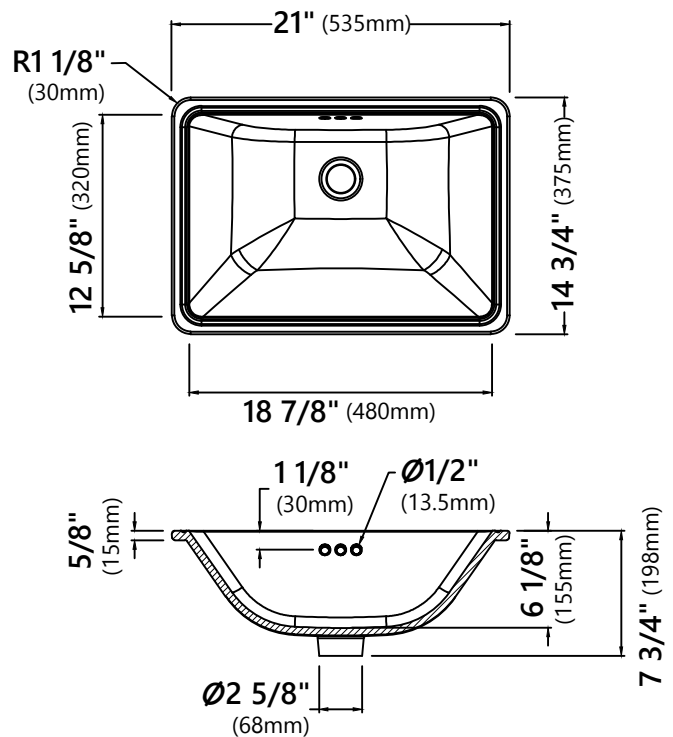

KCU-241

Undermount Ceramic Bathroom Sink

Sink Dimensions

Overall Dimensions: 21" x 14 3/4" x 7 3/4"

Bowl Dimensions: 18 7/8" x 12 5/8"

Sink Depth: 6 1/8"

Features

- Vitreous China
- Rectangular Vessel Sink
- 1 3/4" Drain Hole Size
- With Overflow

Available Colors

- Gloss White

Accessories Included

- Mounting Hardware
- Template

Optional Accessories

- Pop-Up Drain PU-11 & PU-16

CODES/STANDARDS:

Product Certification

cUPC

ADA

Warranty

Kraus Limited Lifetime Warranty

see website for details www.kraususa.com