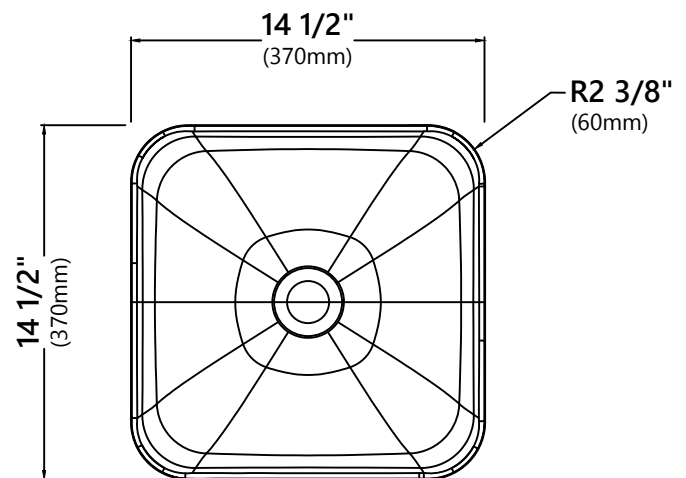

KSR-9MW

Composite Bathroom Sink

Sink Dimensions

Overall Dimensions: 14 1/2" x 14 1/2" x 4 3/4"

Bowl Dimensions: 12 5/8" x 12 5/8"

Sink Depth: 4"

Features

- Composite Solid Surface
- Square Semi-Recessed Vessel Sink
- 1 3/4" Drain Hole Size
- Without Overflow

Available Colors

- Matte White

Accessories Included

- Sponge
- Buffing Paper
- Cut Out Template

Optional Accessories

- Pop-Up Drain PU-10
- Grid Drain PU-12

CODES/STANDARDS:

Product Certification

cUPC
ADA

Warranty

Kraus Limited Lifetime Warranty

see website for details www.kraususa.com