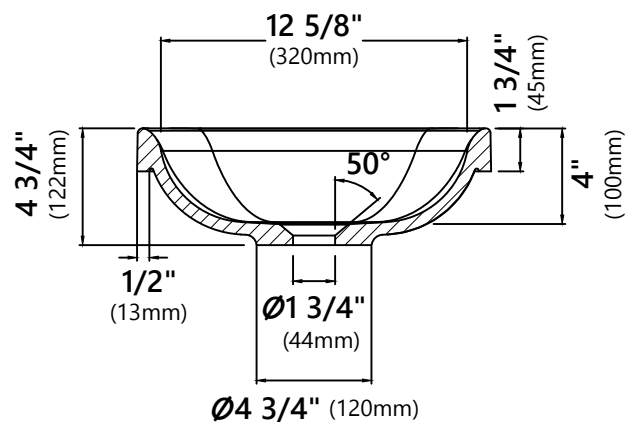

KSR-9MW

Composite Bathroom Sink

Sink Dimensions

Overall Dimensions: 14 1/2" x 14 1/2" x 4 3/4"

Bowl Dimensions: 12 5/8" x 12 5/8"

Sink Depth: 4"

Features

- Composite Solid Surface
- Square Semi-Recessed Vessel Sink
- 1 3/4" Drain Hole Size
- Without Overflow

Available Colors

- Matte White

Accessories Included

- Sponge
- Buffing Paper
- Cut Out Template

Optional Accessories

- Pop-Up Drain PU-10
- Grid Drain PU-12

CODES/STANDARDS:

Product Certification

cUPC
ADA

Warranty

Kraus Limited Lifetime Warranty

see website for details www.kraususa.com