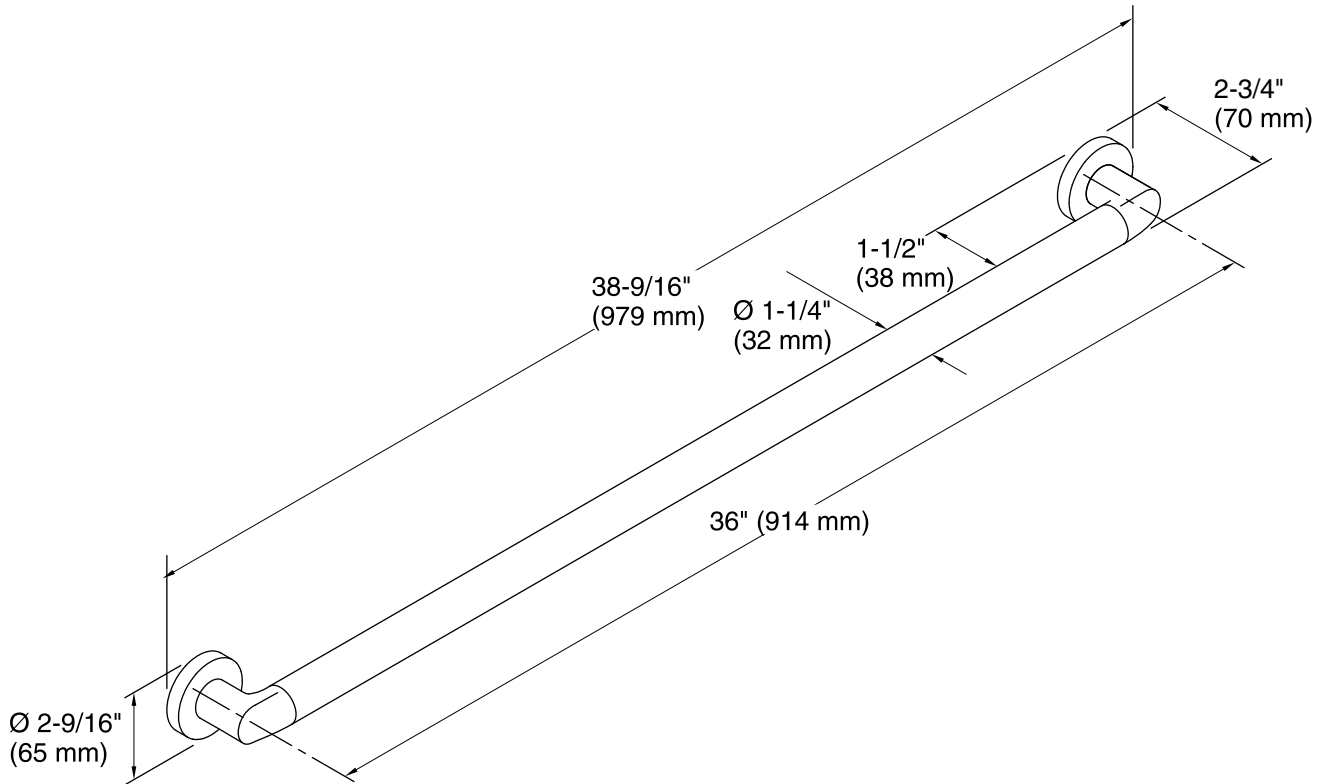

Technical Information

All product dimensions are nominal.

Notes

Install this product according to the installation instructions.

WARNING: Risk of personal injury. The wall plates on the grab bar must be mounted to a brace between the wall studs. This will ensure that the weight of the user is adequately supported.

ADA compliant when installed to the specific requirements of these regulations.