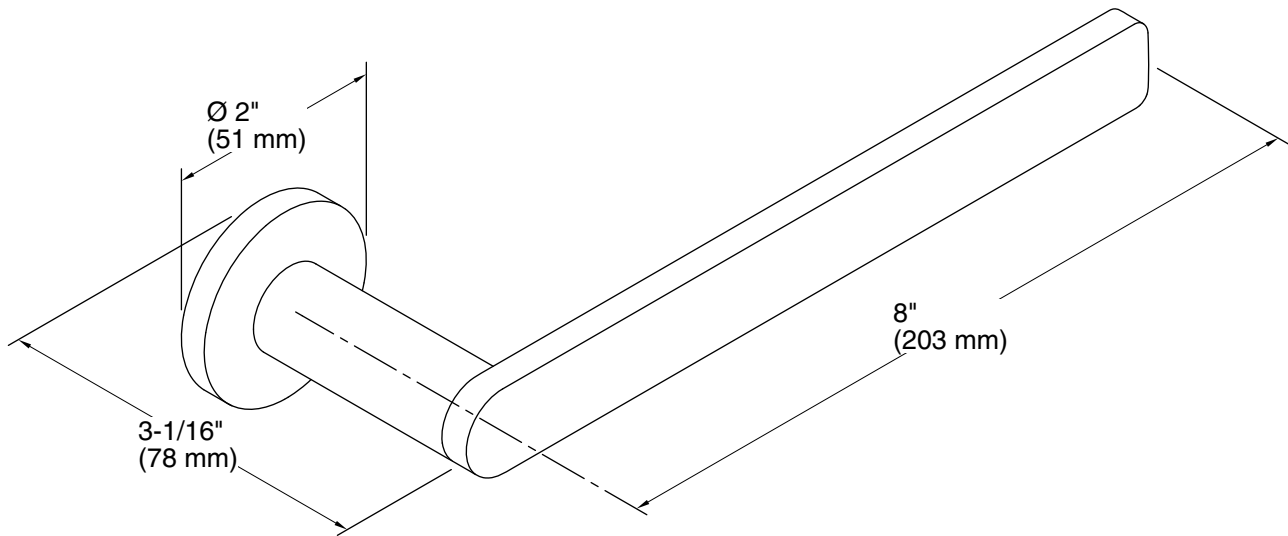

Technical Information

All product dimensions are nominal.

Installation Type: Wall-mount

Material: Zinc, Brass

Notes

Install this product according to the installation guide.