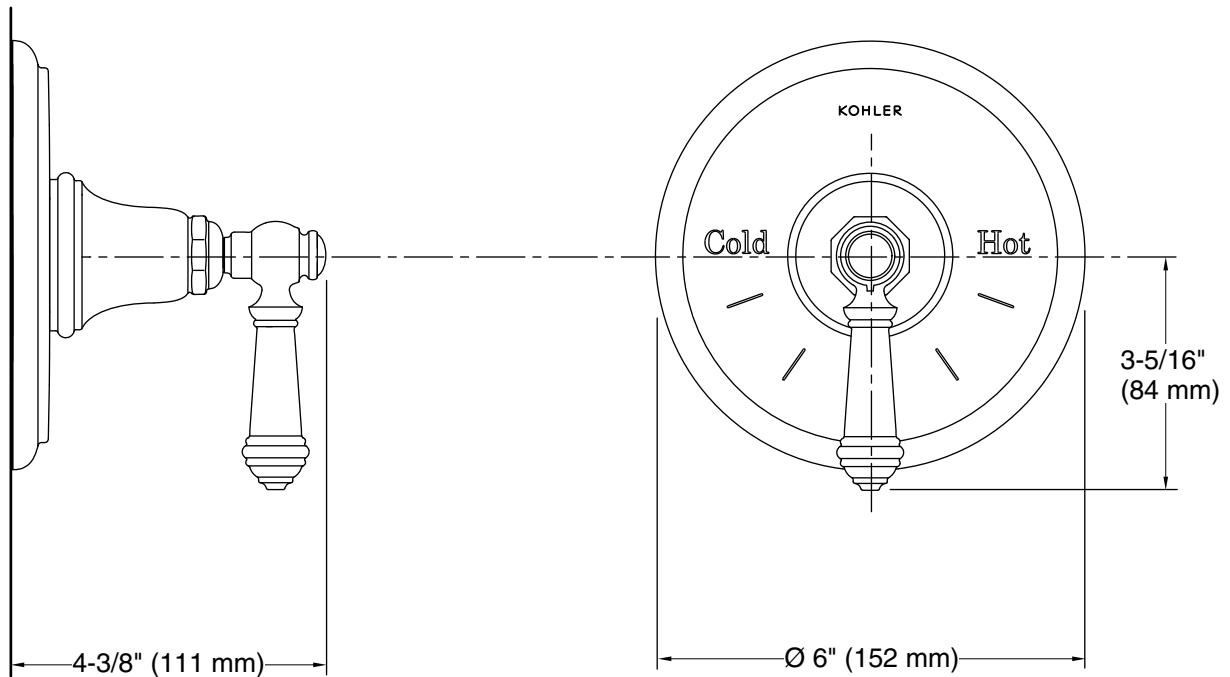

Technical Information

All product dimensions are nominal.

Notes

Install this product according to the installation instructions.

ADA, OBC, CSA B651 compliant when installed to the specific requirements of these regulations.