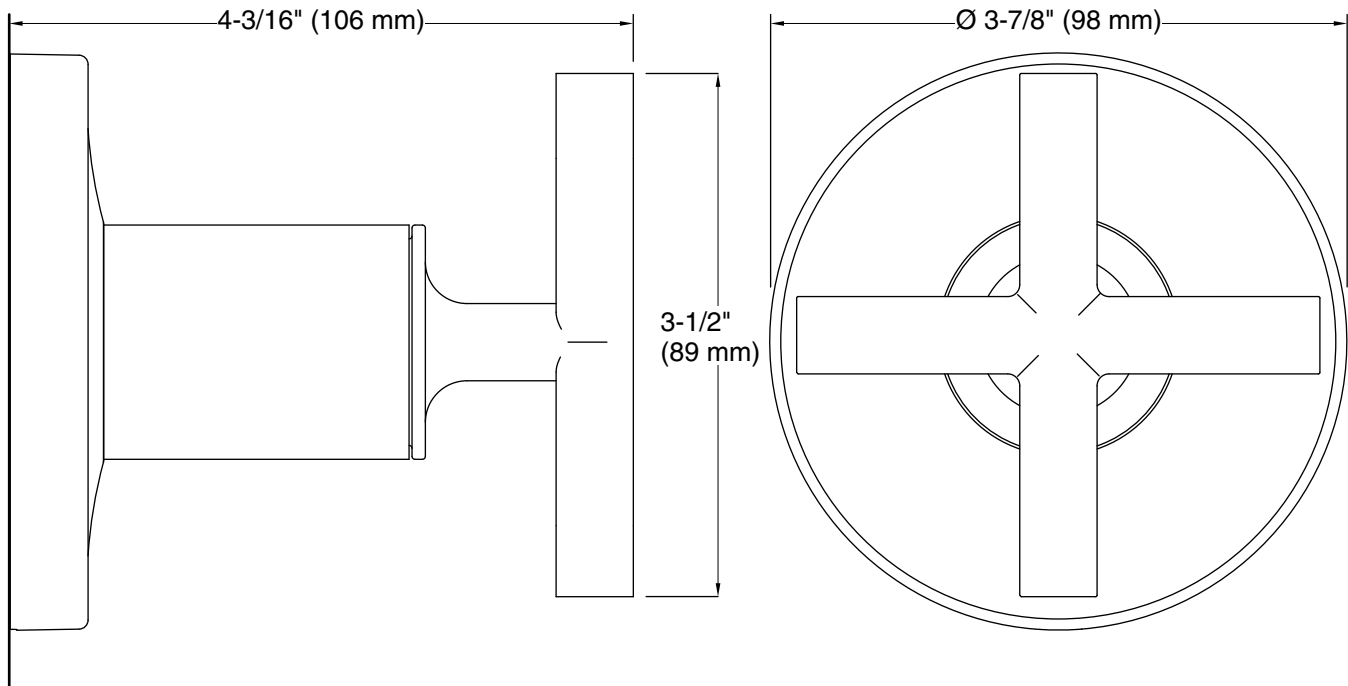

Technical Information

All product dimensions are nominal.

Notes

Install this product according to the installation instructions.

ADA compliant when installed to the specific requirements of these regulations.