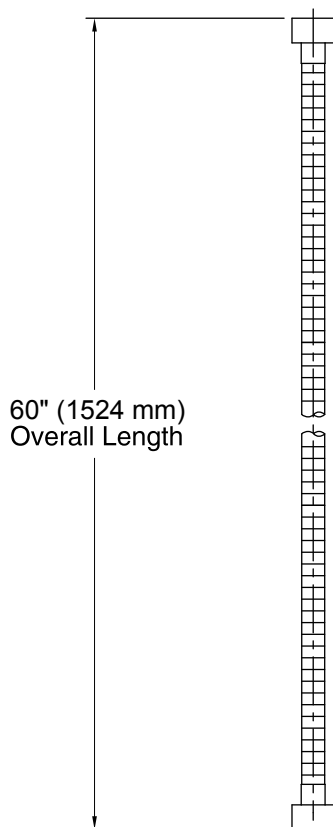

Technical Information

All product dimensions are nominal.

Notes

Install this product according to the installation guide.