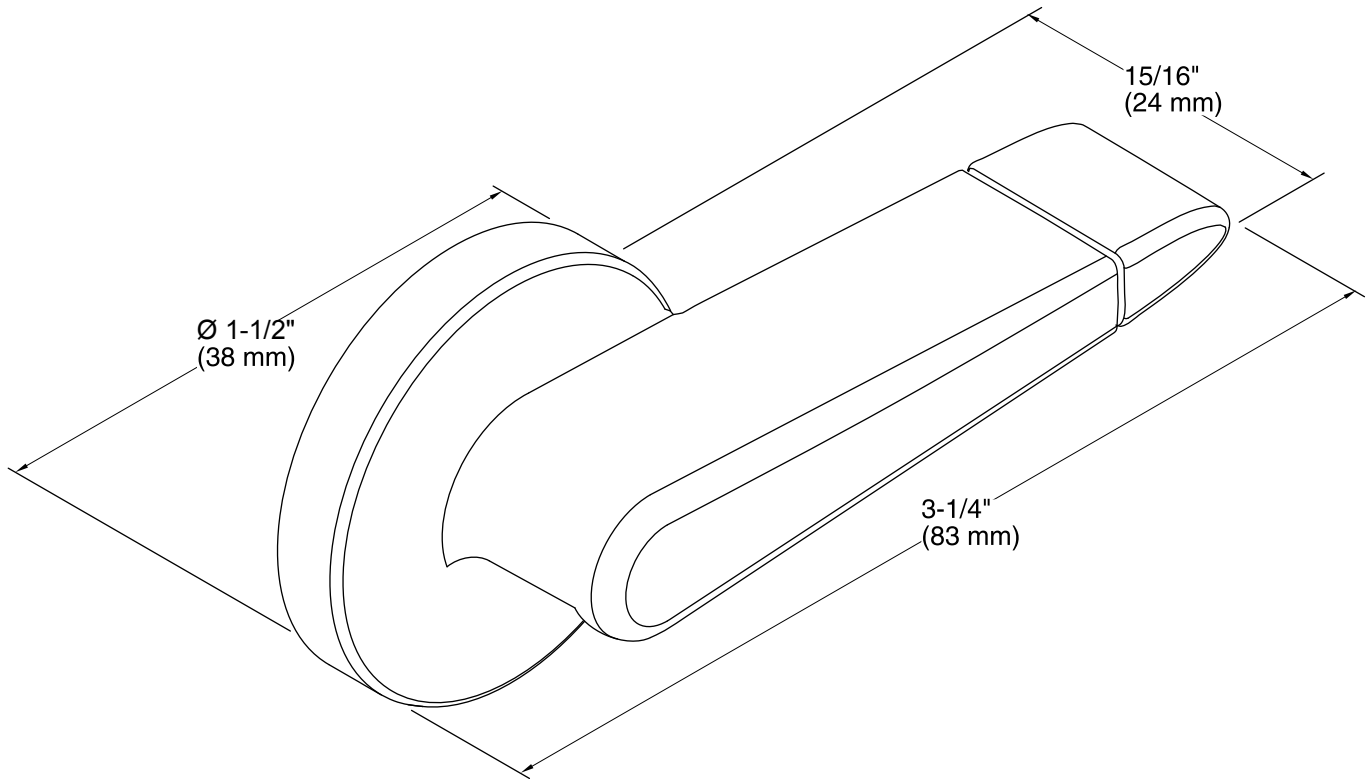

Dual-flush Trip Lever K-9237

Features

- Premium metal construction for durability.
- KOHLER finishes resist corrosion and tarnish.
- Left-hand nested trip lever.
- For use with the K-3987 and K-3988 Wellworth, K-3989 Highline, and K-75790 Persuade Curv dual-flush toilets.

Technical Information

All product dimensions are nominal.

Material: Metal