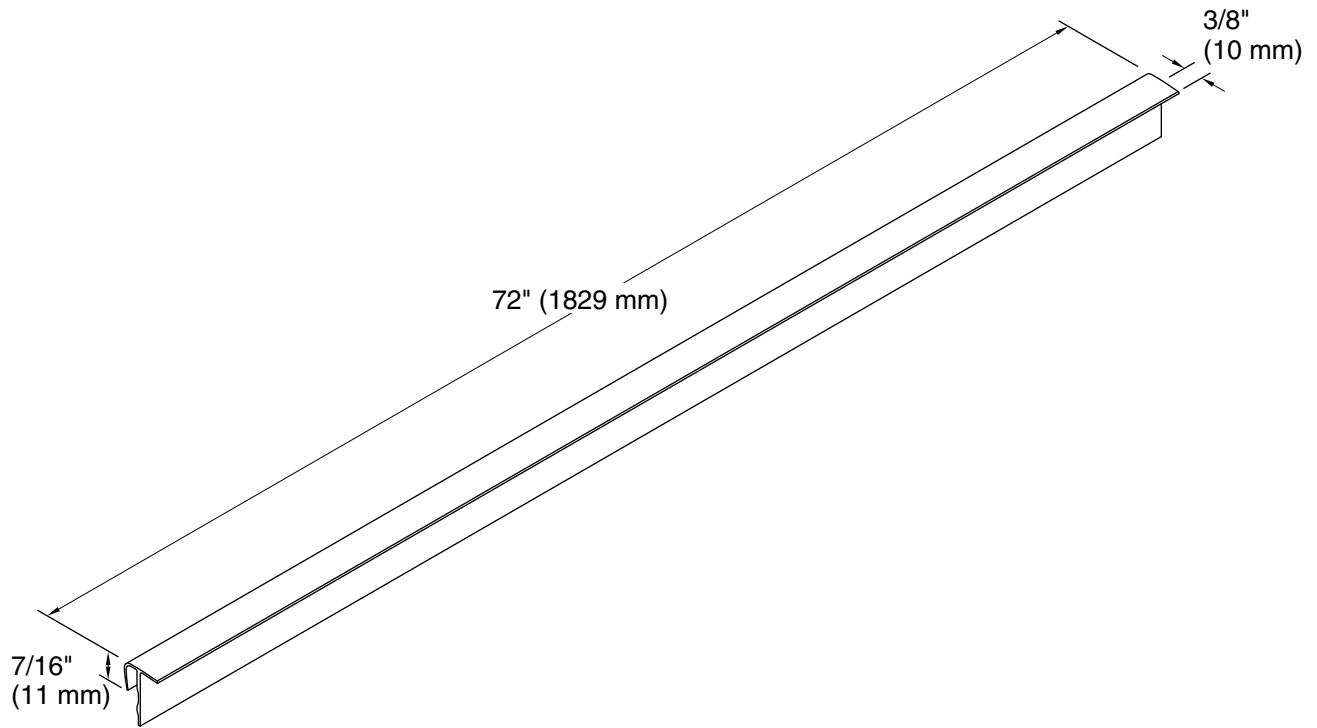

Choreograph®
72" Edge Trim w/ Return
K-90040

Features

- For use with the KOHLER Choreograph shower collection.
- Package contains two 72" lengths.
- Height in-field trimmable.

Material

- Aluminum.

Recommended Products/Accessories

Color	Code	Description
	SHP	Bright Polished Silver
	0	White
	96	Biscuit
	NY	Dune
	G9	Sandbar
	ABZ	Anodized Dark Bronze
	BNK	Anodized Brushed Nickel

Technical Information

All product dimensions are nominal.