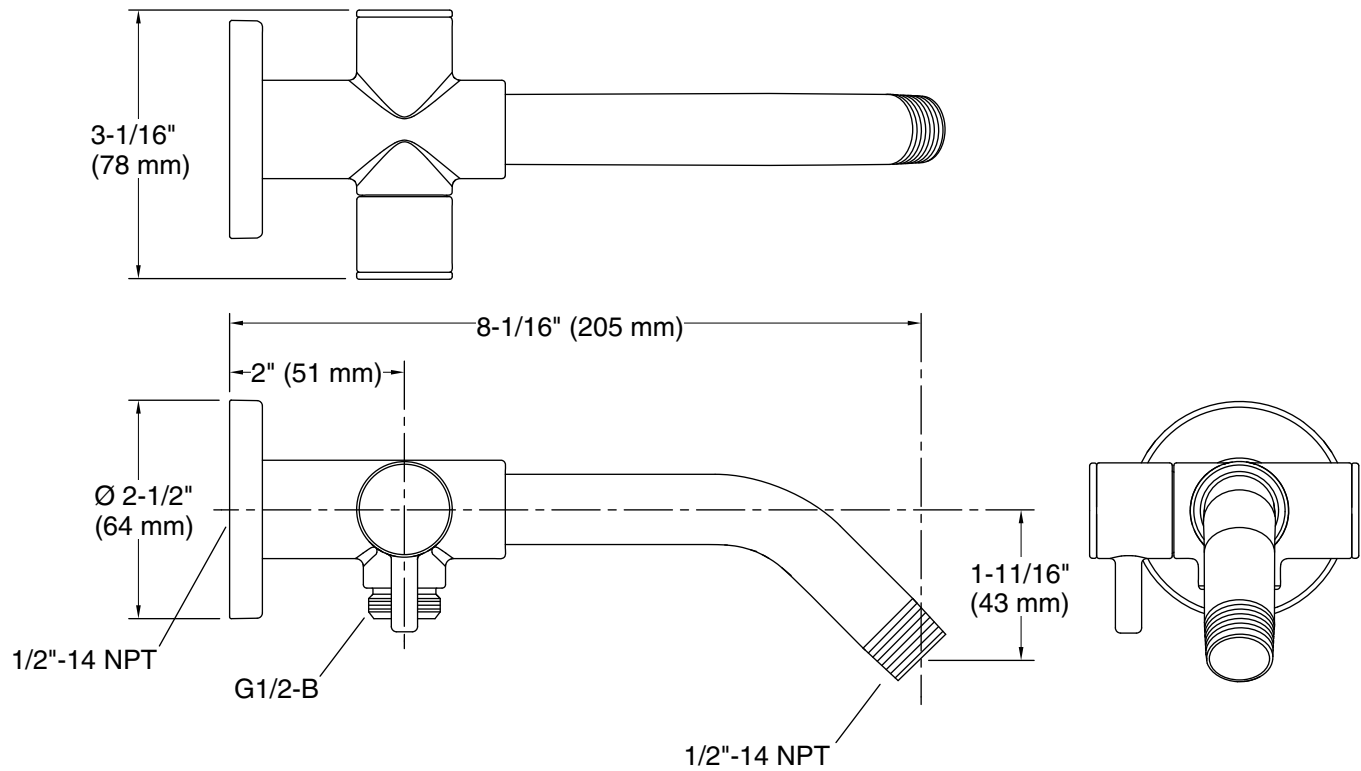

Technical Information

All product dimensions are nominal.

Drain included: No

Notes

Install this product according to the installation guide.