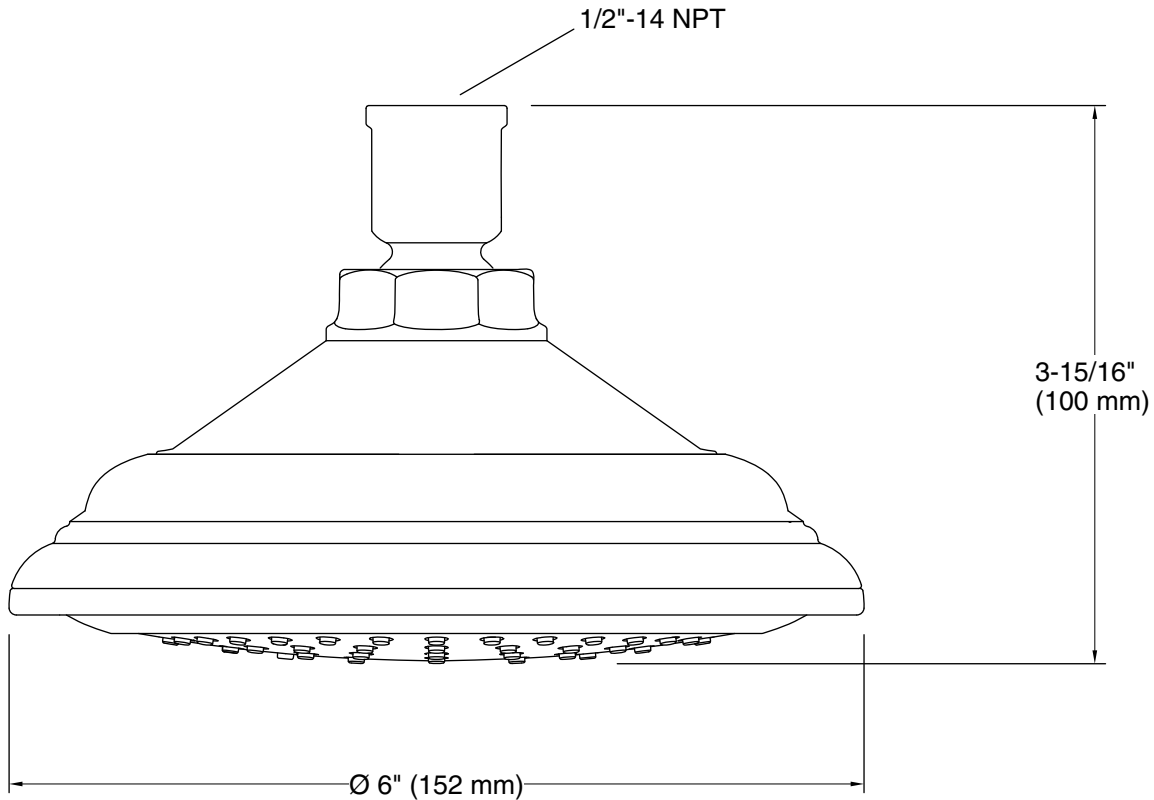

Technical Information

All product dimensions are nominal.

Showerhead/Body Spray:

Rated maximum flow: 2.5 gal/min (9.5 l/min)

Notes

Install this product according to the installation guide.