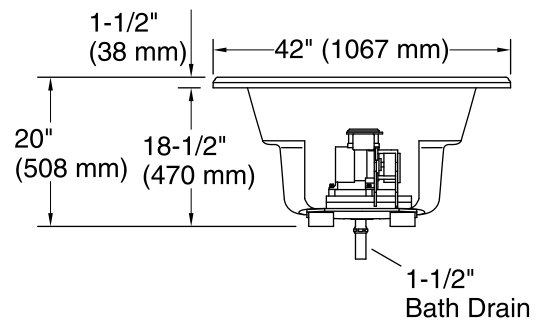

 Recommended Faucet Location

Access Panel  
20" (508 mm) W x 15" (381 mm) H