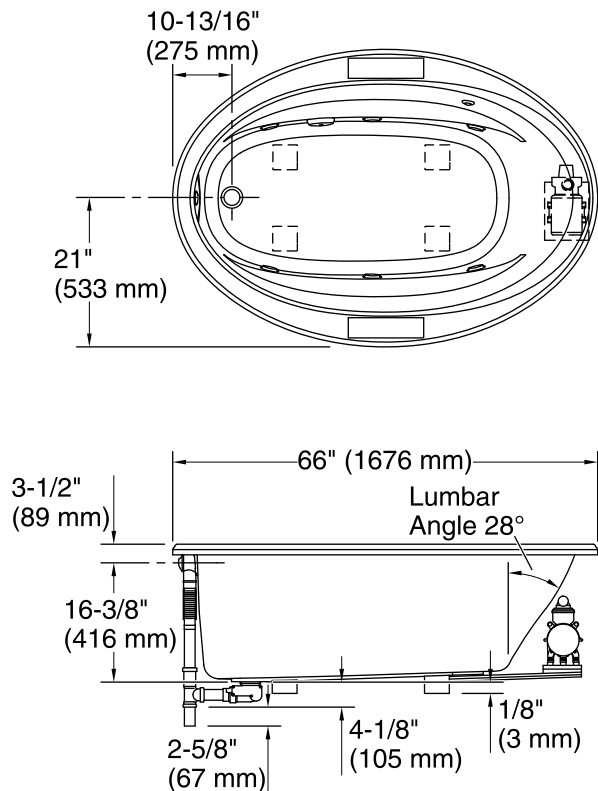

 Recommended Faucet Location

Access Panel  
20" (508 mm) W x 15" (381 mm) H

### Technical Information

All product dimensions are nominal.

Installation: Drop-in, Under-mount  
Drain location: End  
Basin area, bottom: 48-5/8" x 24-1/2" (1235 mm x 622 mm)  
Basin area, top: 60" x 32-3/16" (1523 mm x 818 mm)  
Minimum floor load: 34 lbs/ft<sup>2</sup> (166 kg/m<sup>2</sup>)  
Water depth: 14-5/16" (364 mm)  
Water capacity: 70 gal (265 L)  
Template: Drop-in, 1233384-7, not required, included  
Electrical component rating: Pump: 120 V, 7.5 A, 60 Hz, 65 W  
Heated Surface: 120 V, 0.5 A, 60 Hz, 65 W  
Pump speed: Single