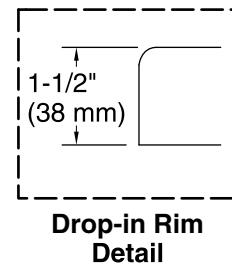

 Recommended Faucet Location

Access Panel  
20" (508 mm) W x 15" (381 mm) H