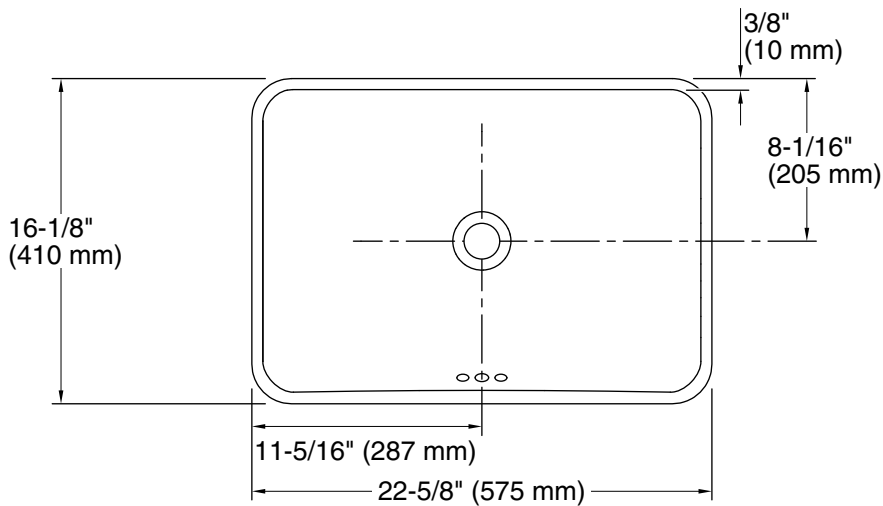

Features

- No faucet holes; requires wall- or counter-mount faucet.

Material

- Vitreous china.

Installation

- Drop-in or vessel.

Recommended Products/Accessories

- K-23726 Drain treatment
- K-23725 Cast iron cleaner

Color	Code	Description
-------	------	-------------

	0	White
	7	

Technical Information

All product dimensions are nominal.

Bowl configuration:	Single
Installation:	Vessel
Bowl area (Only):	Length: 21-7/8" (556 mm) Width: 15-3/8" (391 mm) Bowl depth: 5" (127 mm) Water depth: 3-1/4" (83 mm)
Template:	1245920-7, required, included