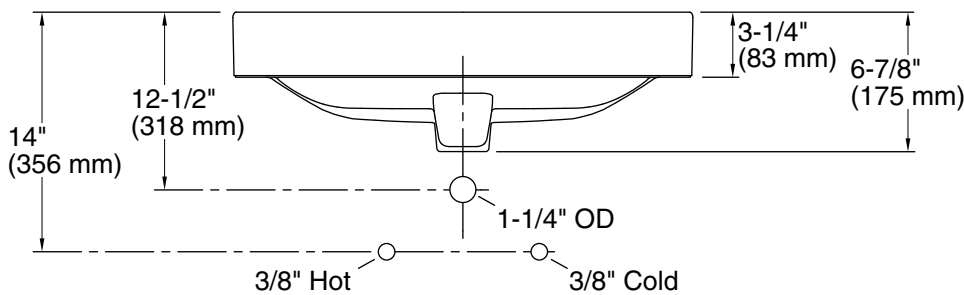

Color	Code	Description
-------	------	-------------

	0	White
	7	

Technical Information

All product dimensions are nominal.

Bowl configuration:	Single
Installation:	Vessel
Bowl area (Only):	Length: 21-7/8" (556 mm) Width: 15-3/8" (391 mm) Bowl depth: 5" (127 mm) Water depth: 3-1/4" (83 mm)
Template:	1245920-7, required, included