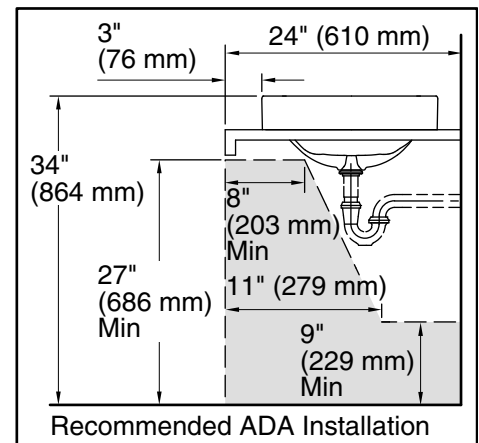

Features

- No faucet holes; requires wall- or counter-mount faucet.

Material

- Vitreous china.

Installation

- Drop-in or vessel.

Recommended Products/Accessories

- K-23726 Drain treatment
- K-23725 Cast iron cleaner

Color	Code	Description
-------	------	-------------

	0	White
	7	

Technical Information

All product dimensions are nominal.

Bowl configuration:	Single
Installation:	Vessel
Bowl area (Only):	Length: 21-7/8" (556 mm) Width: 15-3/8" (391 mm) Bowl depth: 5" (127 mm) Water depth: 3-1/4" (83 mm)
Template:	1245920-7, required, included