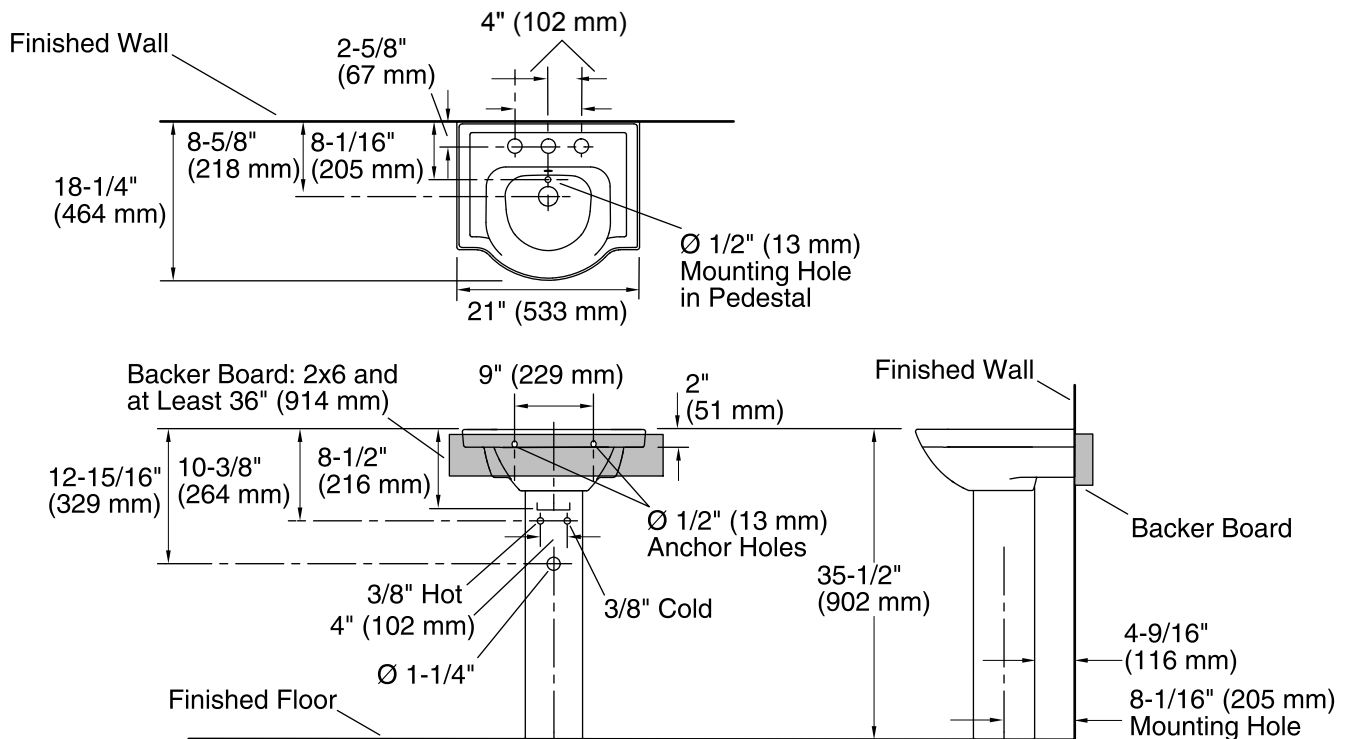

Features

- Ample side deck space for toiletries.
- 8-inch center faucet holes.
- Combination consists of the K-5247-8 basin and the K-5246 pedestal.

Material

- Vitreous china.

Installation

- Pedestal

Recommended Products/Accessories

K-7605-P Angle Supply with Stop (pair)
K-8998 P-Trap

Optional Products/Accessories

1041816 Hardware kit, Hollow Wall

Included Components

Product consists of:

K-5246 Bathroom Pedestal
K-5247-8 21" Widespread Sink Basin

Additional Components:

Accessory pack
Bathroom Sink, 8" (203 mm) Centers
Pedestal
Rubber Pads

Codes/Standards

ASME A112.19.2/CSA B45.1

KOHLER® One-Year Limited Warranty

See website for detailed warranty information.

Technical Information

All product dimensions are nominal.

Installation:	Pedestal
Bowl area:	Length: 13-3/4" (349 mm) Width: 12-5/8" (321 mm) Water depth: 4" (102 mm)
Number of deck holes:	3
Faucet hole spacing:	8" (203 mm)
Faucet hole(s):	1-3/8" (35 mm)
Drain hole:	1-3/4" (44 mm)