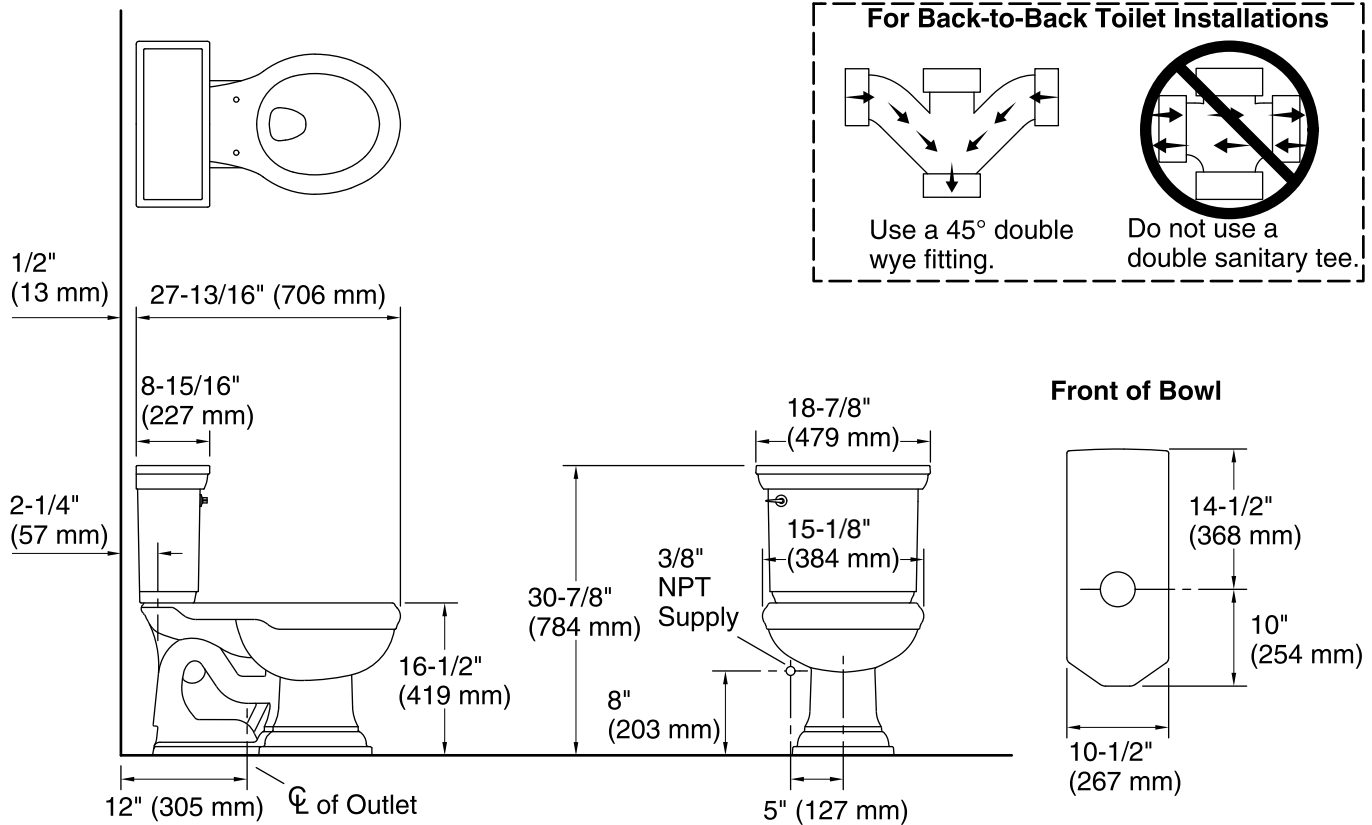

Features

- Two-piece toilet.
- Round-front bowl offers an ideal solution for smaller baths and powder rooms.
- Comfort Height® feature offers chair-height seating that makes sitting down and standing up easier for most adults.
- 1.28 gallons per flush (gpf).
- 2-1/8-inch glazed trapway.
- Standard left-hand Polished Chrome trip lever included.
- Combination consists of the K-4387 bowl and the K-4434 tank.
- Coordinates with other products in the Memoirs collection with Stately design.

Installation

- Standard 12-inch rough-in.
- Three-bolt installation.
- Seat and supply line not included.

Water Conservation & Rebates

- WaterSense® toilets meet strict EPA flushing guidelines, including using at least 20 percent less water than 1.6-gallon toilets.
- Eligible for consumer rebates in some municipalities.

Color	Code	Description
	0	White
	96	Biscuit
	47	Almond
	NY	Dune
	95	Ice™ Grey
	G9	Sandbar
	7	Black Black™

Technical Information

All product dimensions are nominal.

Toilet type:	Two-piece
Bowl shape:	Round-front
Trap passageway:	2-1/8" (54 mm)
Water Consumption	
Full:	1.28 gpf (4.8 lpf)
Water surface size:	11-1/2" x 8-3/4" (292 mm x 222 mm)
Rim to water surface:	6-1/8" (156 mm)
Rough-in:	12" (305 mm)
Seat-mounting holes:	5-1/2" (140 mm)

Notes

- Install this product according to the installation instructions.
- For back-to-back toilet installations: Use only a 45° double wye fitting.
- ADA compliant when installed to the specific requirements of these regulations.
- Plumbing codes may require elongated toilets and elongated, open-front seats in public bathrooms.
- Accessibility standards may require controls to be located on the open side of the toilet.