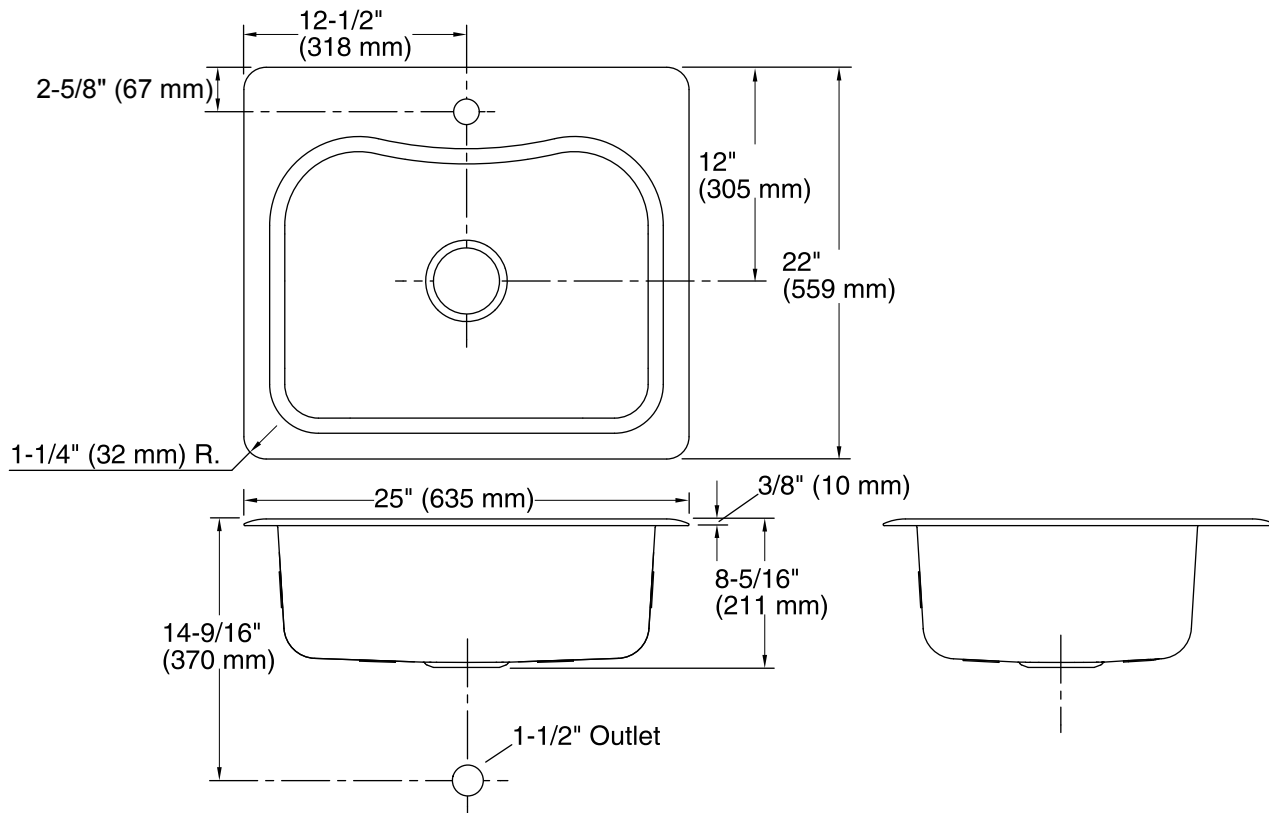

**Staccato™**  
Top-mount Kitchen Sink  
**K-3362-1**

**Features**

- 27-inch minimum base cabinet width.
- Single bowl.
- 8-inch depth.
- Single faucet hole.
- SilentShield® sound-absorption technology offers quieter performance.
- Includes installation hardware.

**Optional Products/Accessories**

- K-8803 Manual Sink Basket Strainer
- K-8804 Sink Basket Strainer Body
- K-8813 Manual Sink Strainer with Tailpiece
- K-8814 Sink Strainer

**Included Components**

- Additional Components:  
Installation hardware

## Technical Information

All product dimensions are nominal.

Bowl configuration:	Single
Installation:	Top-mount
Cutout:	Top-mount, 24-1/2" x 21-1/2" (622 mm x 546 mm) with 1" (25 mm) radius corners
Min. base cabinet width:	27" (686 mm)
Bowl area:	Length: 21-1/8" (537 mm) Width: 15-11/16" (398 mm) Bowl depth: 8-5/16" (211 mm) Water depth: 8" (203 mm)
Number of deck holes:	1
Faucet hole(s):	1-7/16" (37 mm)
Drain hole:	3-5/8" (92 mm)