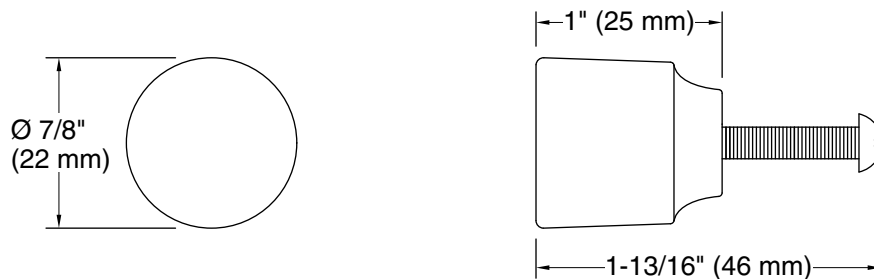

Technical Information

All product dimensions are nominal.

Material: Zinc