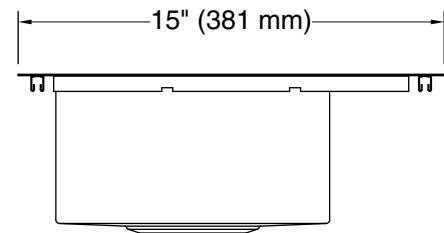

Vault™

15" top-/undermount single-bowl bar sink
K-32027-1

Features

- 18" (457 mm) minimum base cabinet width
- Single bowl
- 6" (152 mm) depth
- Single faucet hole
- Optional K-2993 bottom sink rack (sold separately)
- Includes installation hardware

For the most current Specification Sheet, go to www.kohler.com.

3-7-2023 23:13 - US/CA/MX

THE BOLD LOOK
OF **KOHLER®**

Technical Information

All product dimensions are nominal.

Bowl configuration:	Single
Installation:	Top-mount, Undermount
Min. base cabinet width:	18" (457 mm)
Bowl area (Only):	Length: 12-1/4" (311 mm) Width: 9-9/16" (243 mm) Bowl depth: 5-5/16" (135 mm) Water depth: 5-5/16" (135 mm)
Number of deck holes:	1
Faucet hole(s):	1-7/16" (37 mm)
Drain hole:	3-3/4" (94 mm)
Template:	Top-mount/Undermount, 1161548-7, required, included