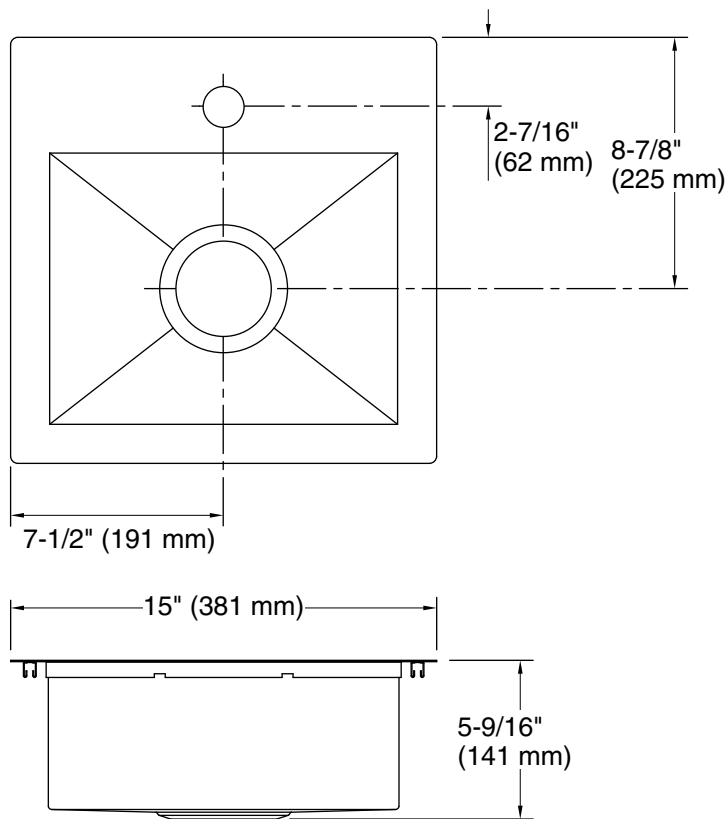

Vault™

15" top-/undermount single-bowl bar sink
K-32027-1

Features

- 18" (457 mm) minimum base cabinet width
- Single bowl
- 6" (152 mm) depth
- Single faucet hole
- Optional K-2993 bottom sink rack (sold separately)
- Includes installation hardware

For the most current Specification Sheet, go to www.kohler.com.

3-7-2023 23:13 - US/CA/MX

THE BOLD LOOK
OF **KOHLER®**

Technical Information

All product dimensions are nominal.

Bowl configuration:	Single
Installation:	Top-mount, Undermount
Min. base cabinet width:	18" (457 mm)
Bowl area (Only):	Length: 12-1/4" (311 mm) Width: 9-9/16" (243 mm) Bowl depth: 5-5/16" (135 mm) Water depth: 5-5/16" (135 mm)
Number of deck holes:	1
Faucet hole(s):	1-7/16" (37 mm)
Drain hole:	3-3/4" (94 mm)
Template:	Top-mount/Undermount, 1161548-7, required, included