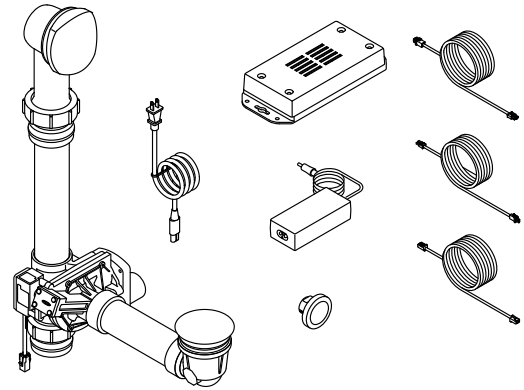

Material

- Schedule 40 PVC with metal overflow cover
- Reinforced engineering-grade thermoplastic casing on controller
- KOHLER finishes resist corrosion and tarnishing

Technology

- KOHLER Konnect® app pairs with Amazon Alexa and Google Home for hands-free PerfectFill functionality

Installation

- Through-the-floor

Required Products/Accessories

- K-31800 Bath drain trim kit
- K-31801 Drain trim kit for Tea-for-Two® baths
- K-528-K1 Digital Two-Port Thermostatic Valve

Codes/Standards

ASME A112.18.2/CSA B125.2
UL 1951
CSA C22.2 No. 14
CSA C22.2 No. 68

KOHLER® One-Year Limited Warranty

See website for detailed warranty information.