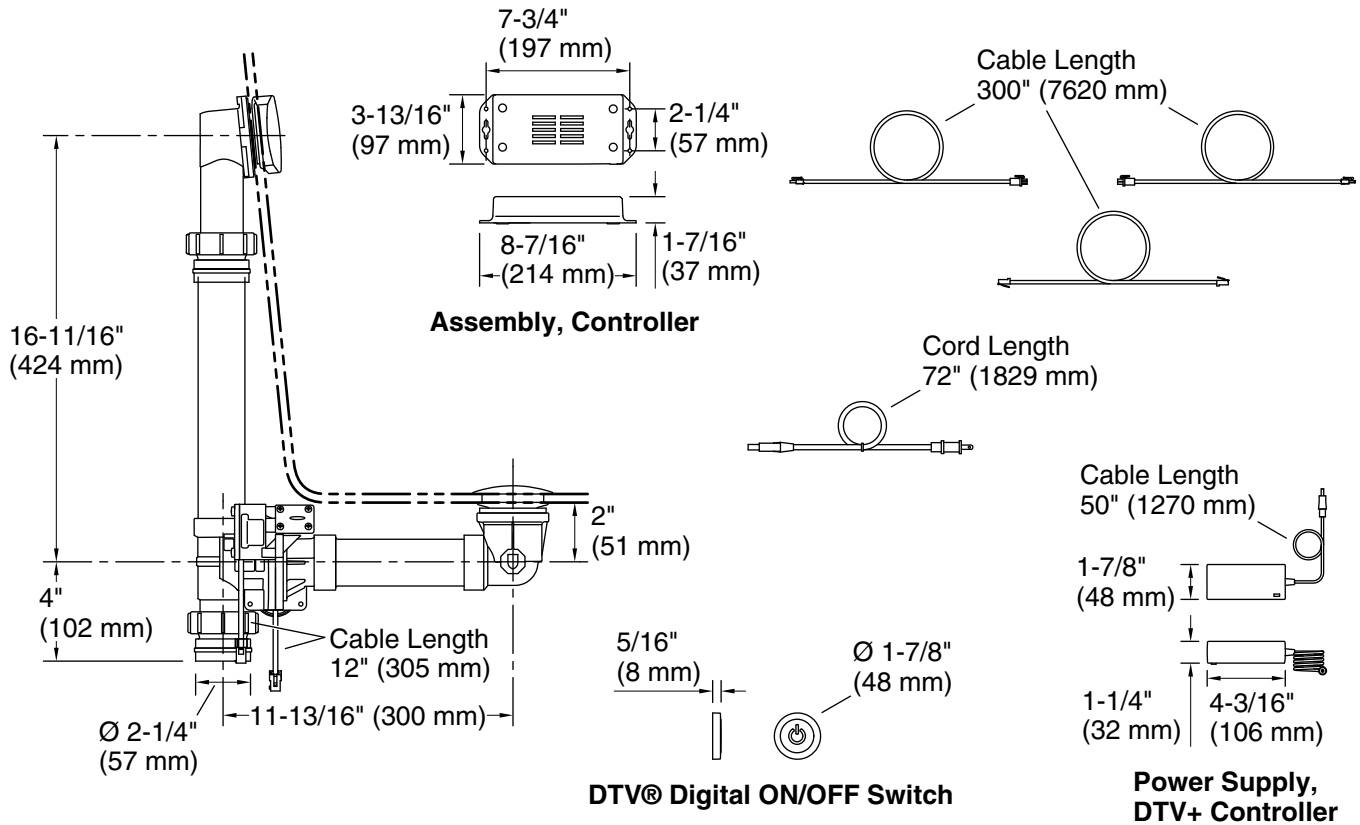

### Installation

- Through-the-floor

### Required Products/Accessories

- K-31800 Bath drain trim kit
- K-31801 Drain trim kit for Tea-for-Two® baths
- K-528-K1 Digital Two-Port Thermostatic Valve

### Technical Information

All product dimensions are nominal.

Drain included: Yes