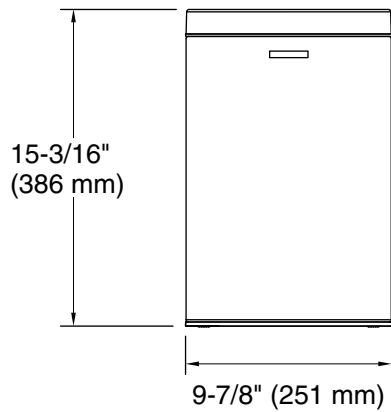

Color	Code	Description
	ST	Stainless Steel
	BST	Black Stainless
	STW	White and Stainless Steel

Technical Information

All product dimensions are nominal.

Material: Stainless Steel, Plastic