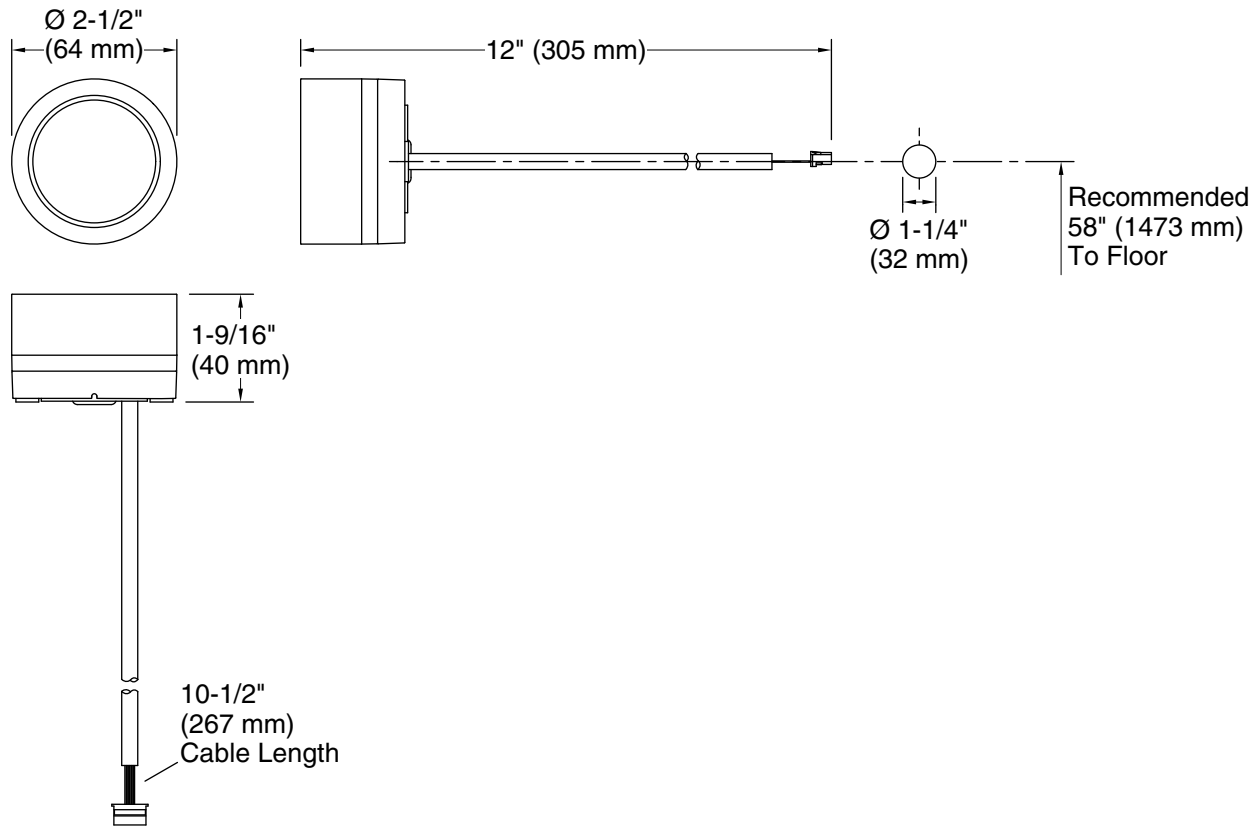

Technical Information

All product dimensions are nominal.

Drain included:	No
Bluetooth® range:	32 ft (0.8 m)
Bluetooth® version:	4.1
Max. Ambient temp:	140°F (60°C)
Min. Operating temp:	86°F (30°C)
Max. Operating temp:	120°F (48.9°C)
Max. Relative humidity condensing:	100%

Notes

Install this product according to the installation instructions.