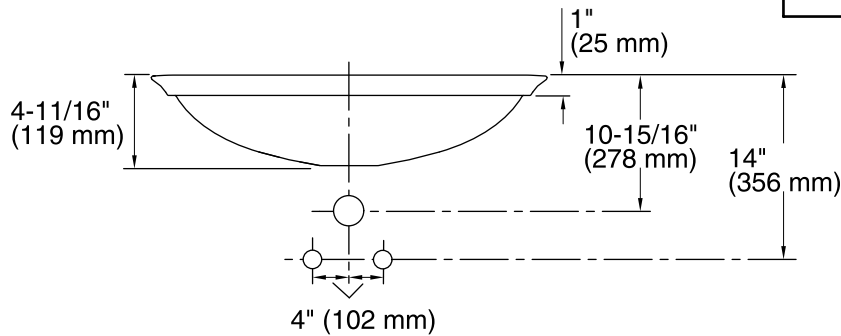

	B11	Ice
--	-----	-----

Technical Information

All product dimensions are nominal.

Installation: Vessel

Template: 1190263-7, not required, included

Notes

Install this product according to the installation instructions.