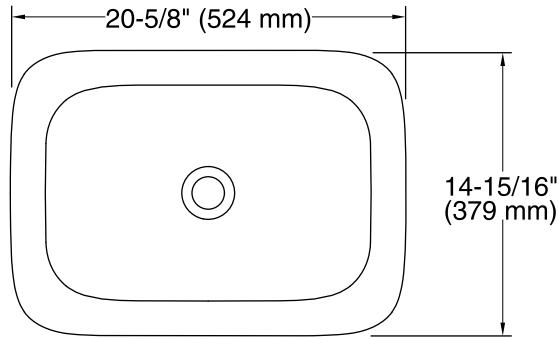

	B11	Ice
--	-----	-----

Technical Information

All product dimensions are nominal.

Installation: Vessel

Template: 1190263-7, not required, included

Notes

Install this product according to the installation instructions.