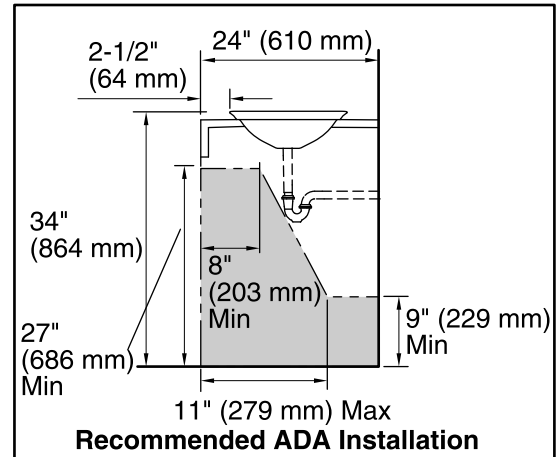

	B11	Ice
--	-----	-----

Technical Information

All product dimensions are nominal.

Installation: Vessel

Template: 1190263-7, not required, included

Notes

Install this product according to the installation instructions.