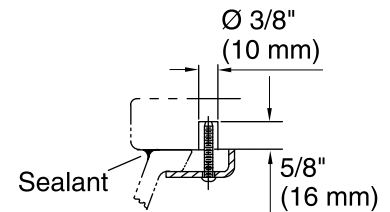

Marble Installation

Technical Information

All product dimensions are nominal.

Bowl configuration:	Single
Installation:	Under-mount
Bowl area:	Length: 17-3/16" (437 mm) Width: 14-3/16" (360 mm) Bowl depth: 4-3/4" (121 mm) Water depth: 4-3/4" (121 mm)
Template:	1151001-7, required, included