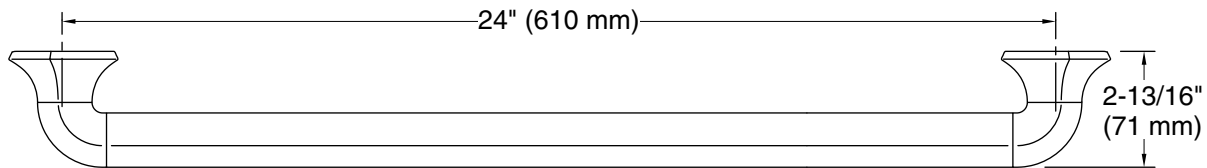

Technical Information

All product dimensions are nominal.

Material: Stainless Steel

Notes

ADA compliant when installed to the specific requirements of these regulations.