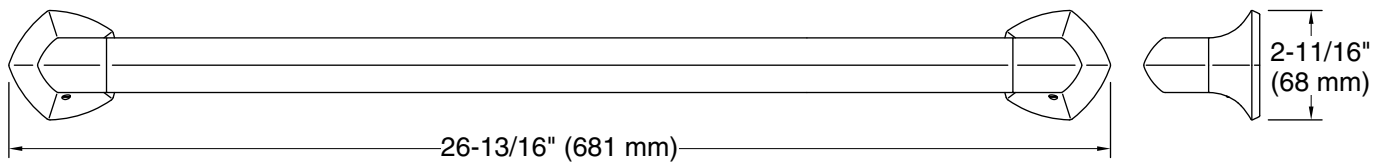

Technical Information

All product dimensions are nominal.

Material: Stainless Steel

Notes

ADA compliant when installed to the specific requirements of these regulations.