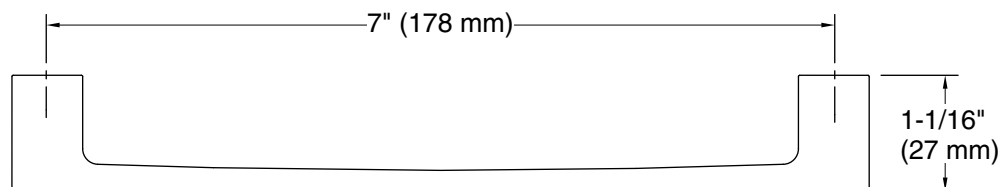

Technical Information

All product dimensions are nominal.

Installation Type: Cabinet mount

Material: Zinc

Notes

Install this product in accordance with the installation instructions.