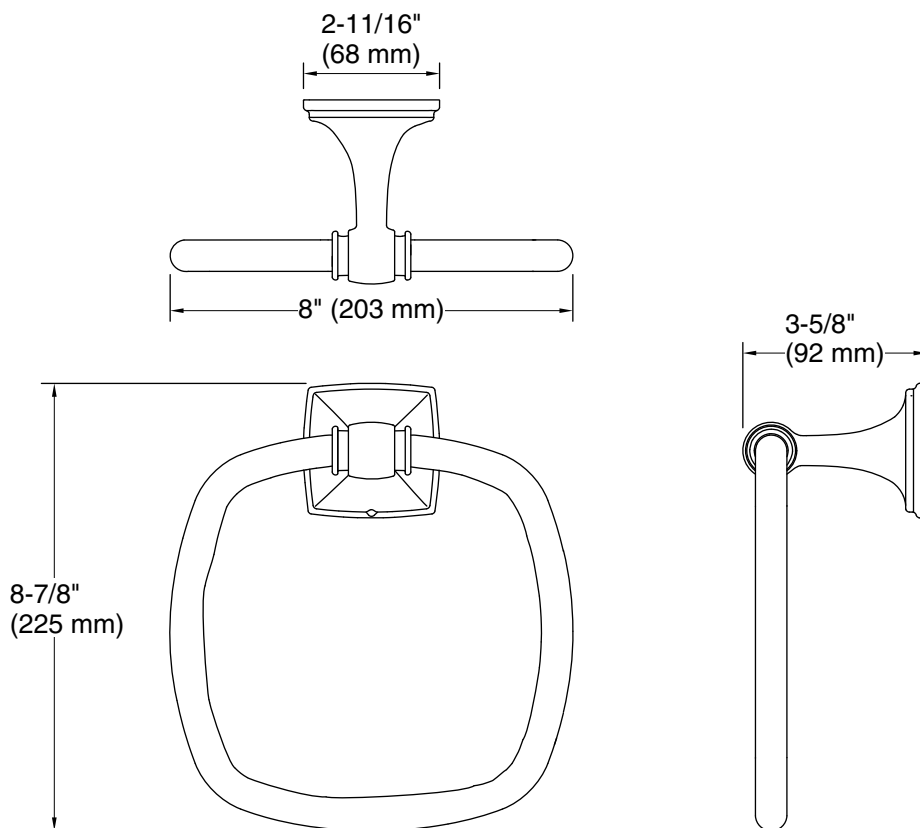

## Technical Information

All product dimensions are nominal.

Installation Type: Wall-mount

Material: Zinc, Stainless Steel