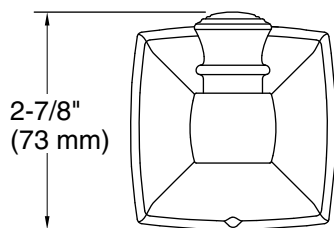

Technical Information

All product dimensions are nominal.

Installation Type: Wall-mount
Material: Zinc, Stainless Steel

Notes

Install this product according to the installation instructions.

CAUTION: Risk of personal injury. Do not install these products in any area where they are likely to be used inadvertently as a grab bar or support bar. These products are not designed or intended for use as a grab bar or support bar.