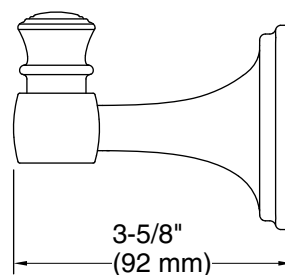

Technical Information

All product dimensions are nominal.

Installation Type: Wall-mount
Material: Zinc, Stainless Steel

Notes

Install this product according to the installation instructions.

CAUTION: Risk of personal injury. Do not install these products in any area where they are likely to be used inadvertently as a grab bar or support bar. These products are not designed or intended for use as a grab bar or support bar.