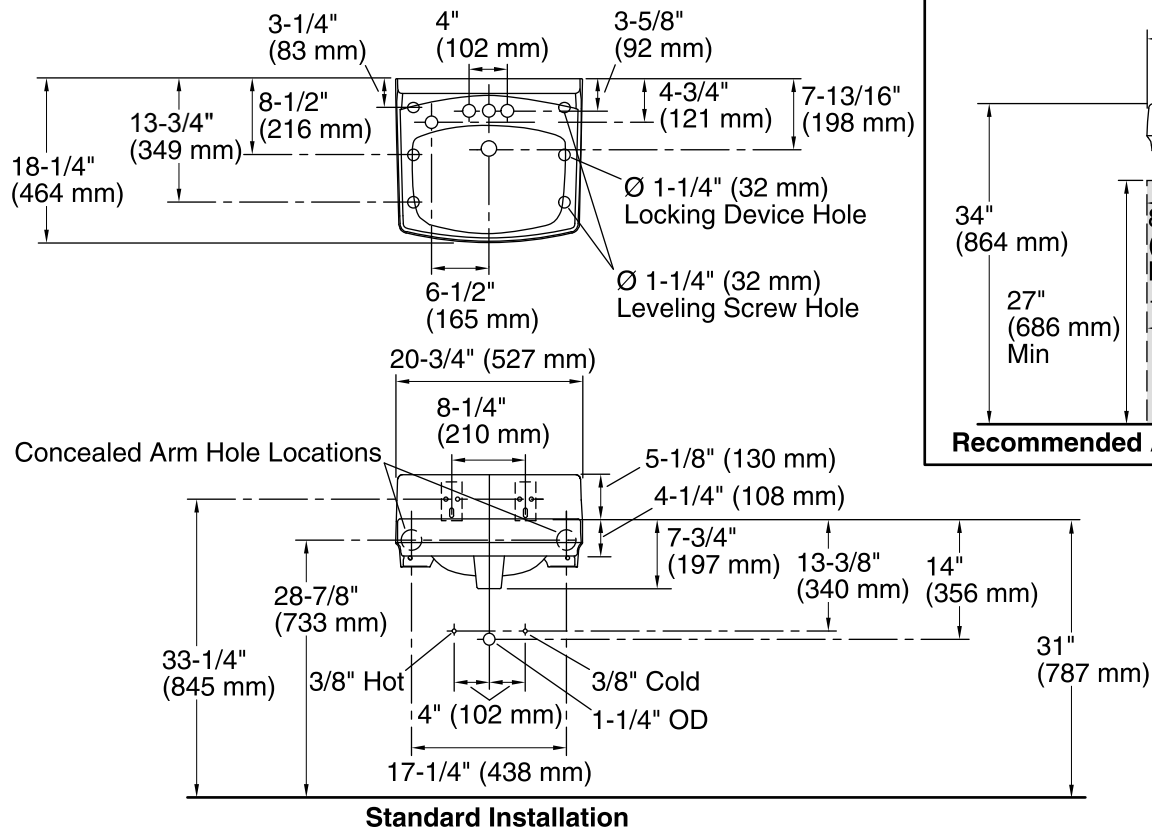

**Greenwich™**  
Wall-Mount Bathroom Sink  
**K-2032-NL**

**Features**

- Made from premium materials that withstand high-volume usage
- Constructed of vitreous china
- 20-3/4"L x 18-1/4"W
- Wall-mount installation
- 4" center drilling
- Includes wall hanger
- With sealed overflow and soap dispenser drilling on left

**Recommended Products/Accessories**

K-8998 P-Trap

**Included Components**

Additional Components:  
Hanger(s)

ADA

**Codes/Standards**

ASME A112.19.2/CSA B45.1  
ADA  
ICC/ANSI A117.1

**KOHLER® One-Year Limited Warranty**

### Technical Information

All product dimensions are nominal.

- Bowl configuration: Single
- Installation: Wall-mount
- Bowl area (Center): Length: 10" (254 mm)  
Width: 15" (381 mm)  
With overflow: Yes  
Water depth: 3-1/4" (83 mm)
- Number of deck holes: 4
- Faucet hole spacing: 8" (203 mm)
- Faucet hole(s): 1-1/4" (32 mm)
- Soap/Lotion hole: 1-1/4" (32 mm)
- Drain hole: 1-3/4" (44 mm)