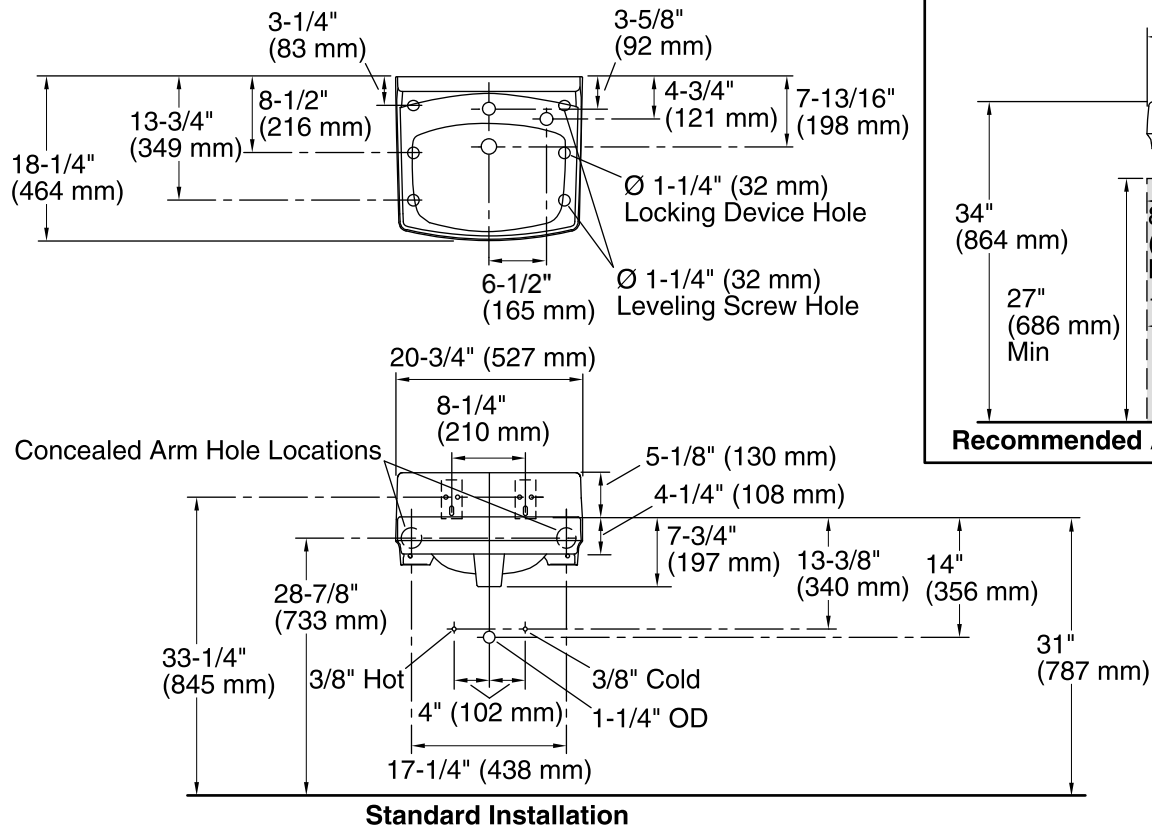

#### Features

- Made from premium materials that withstand high-volume usage
- Constructed of vitreous china
- 20-3/4"L x 18-1/4"W
- Wall-mount installation
- Single-hole drilling
- Includes wall hanger
- Drilled for concealed arm carrier
- With sealed overflow and soap dispenser drilling on right

### Technical Information

All product dimensions are nominal.

Bowl configuration:	Single
Installation:	Wall-mount
Bowl area (Only):	Length: 10" (254 mm) Width: 15" (381 mm) With overflow: Yes Water depth: 3-1/4" (83 mm)
Number of deck holes:	2
Faucet hole spacing:	8" (203 mm)
Faucet hole(s):	1-3/8" (35 mm)
Soap/Lotion hole:	1-1/4" (32 mm)
Drain hole:	1-3/4" (44 mm)