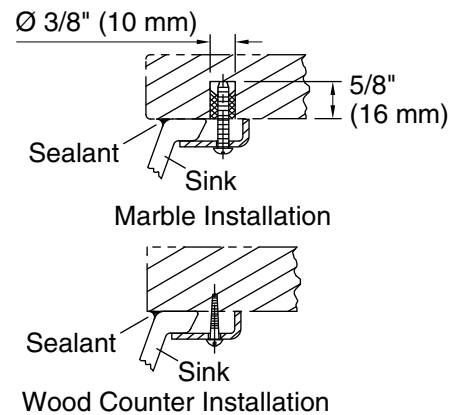

Sartorial™ Herringbone Caxton® Oval

Undermount bathroom sink

K-14218-HD2

Technical Information

All product dimensions are nominal.

- Bowl configuration: Single
- Installation: Under-mount
- Bowl area (Only):
  - Length: 17" (432 mm)
  - Width: 14" (356 mm)
  - Water depth: 6-3/8" (162 mm)
- Drain hole: 1-3/4" (44 mm)
- Template: 1151011-7, required, included

Notes

Install this product according to the installation instructions.

NOTICE: Countertop manufacturer or cutter must use the current product template available at www.kohler.com, or by calling 1-800-4KOHLER. Kohler Co. is not responsible for cutout errors when the incorrect cutout template is used.

ADA, CSA B651 compliant when installed to the specific requirements of these regulations.