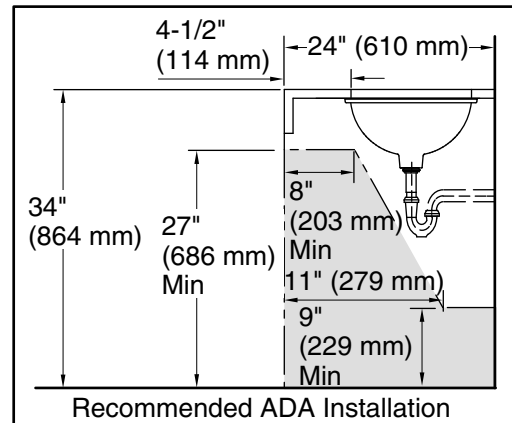

Color	Code	Description
-------	------	-------------

	7	Black Black™
---	---	--------------

Sartorial™ Herringbone Caxton® Oval

Undermount bathroom sink

K-14218-HD2

Technical Information

All product dimensions are nominal.

- Bowl configuration: Single
- Installation: Under-mount
- Bowl area (Only):
 - Length: 17" (432 mm)
 - Width: 14" (356 mm)
 - Water depth: 6-3/8" (162 mm)
- Drain hole: 1-3/4" (44 mm)
- Template: 1151011-7, required, included