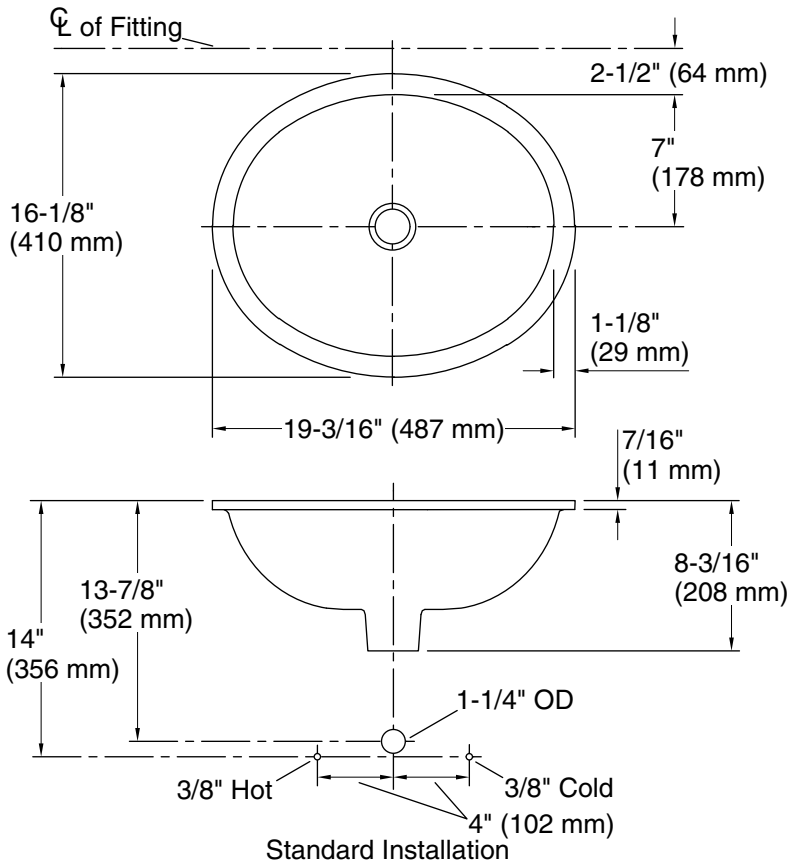

Color	Code	Description
-------	------	-------------

	7	Black Black™
---	---	--------------

Sartorial™ Herringbone Caxton® Oval

Undermount bathroom sink

K-14218-HD2

Technical Information

All product dimensions are nominal.

- Bowl configuration: Single
- Installation: Under-mount
- Bowl area (Only):
 - Length: 17" (432 mm)
 - Width: 14" (356 mm)
 - Water depth: 6-3/8" (162 mm)
- Drain hole: 1-3/4" (44 mm)
- Template: 1151011-7, required, included