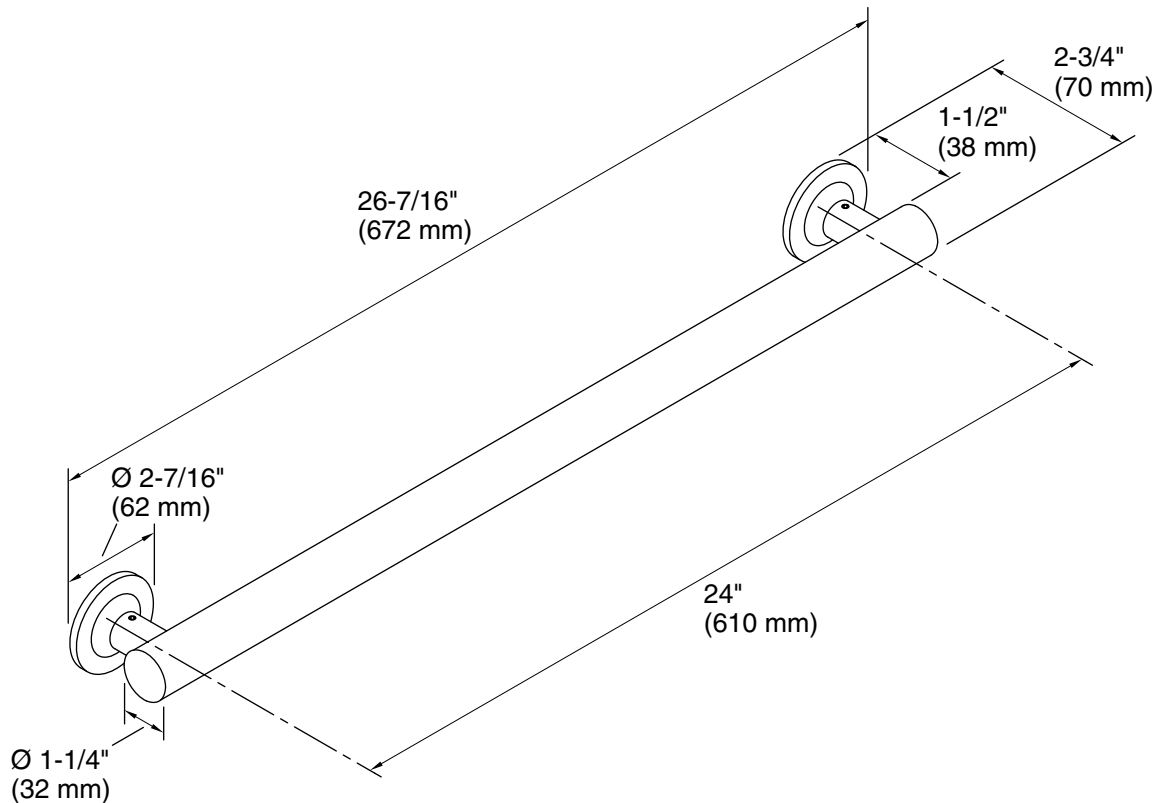

Technical Information

All product dimensions are nominal.

Installation Type: Wall-mount

Material: Metal

Notes

Measure your actual product for roughing-in details.

WARNING: Risk of personal injury. The wall plates on the grab bar must be mounted to a brace between the wall studs. This will ensure that the weight of the user is adequately supported.