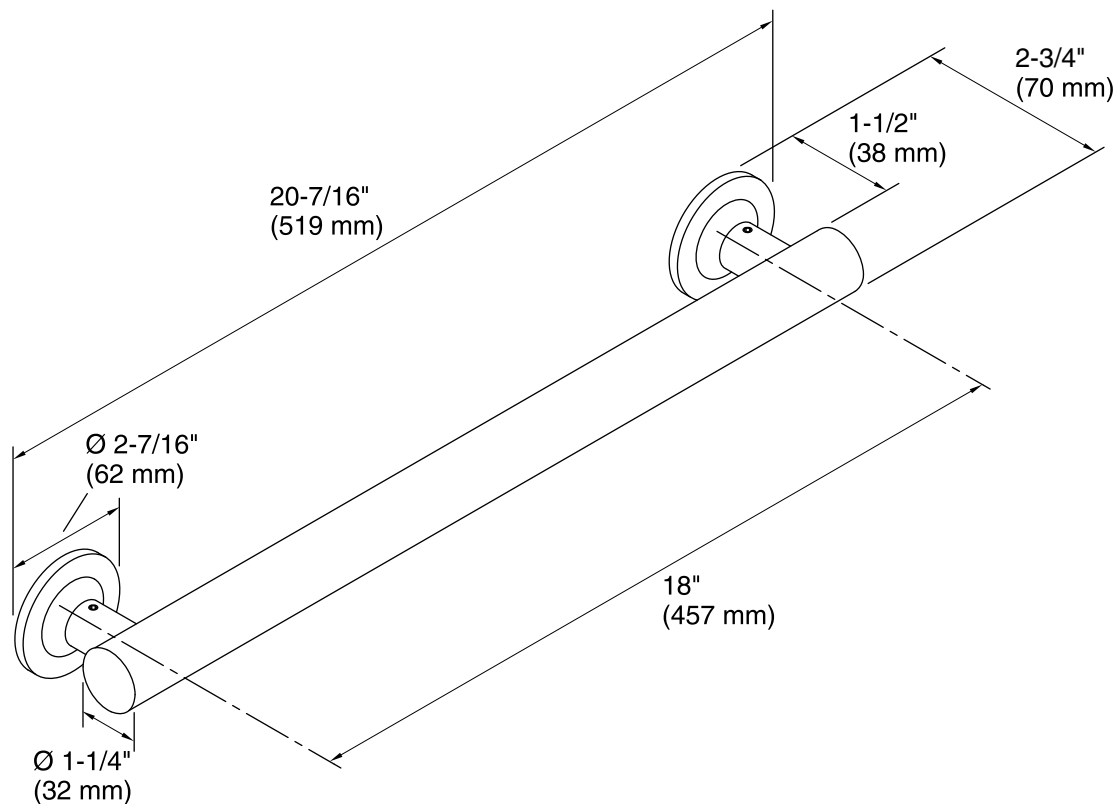

Technical Information

All product dimensions are nominal.

Material: Metal

Notes

Measure your actual product for roughing-in details.

WARNING: Risk of personal injury. The wall plates on the grab bar must be mounted to a brace between the wall studs. This will ensure that the weight of the user is adequately supported.