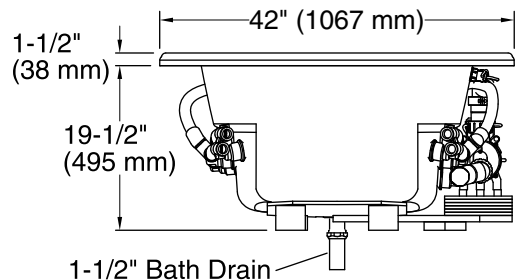

Required Electrical Service

One dedicated circuit required, protected with Class A Ground-Fault Circuit-Interrupter (GFCI). Outside North America, this device may be known as a Residual Current Device (RCD).

Pump: 120 V, 15 A, 60 Hz

Technical Information

All product dimensions are nominal.

Installation:	Drop-in
Drain location:	End
Basin area, bottom:	55-1/4" x 23-1/2" (1403 mm x 597 mm)
Basin area, top:	64-1/2" x 32" (1638 mm x 813 mm)
Weight:	112 lbs (50.8 kg)
Minimum floor load:	36 lbs/ft² (175.8 kg/m²)
Water depth:	15" (381 mm)
Water capacity:	75 gal (283.9 L)
Template:	Drop-in, 1042557-7, required, included
Electrical component rating:	Pump: 120 V, 7.5 A, 60 Hz
Pump speed:	Single

Notes

Measure your actual product for rough-in details. Install this product according to the installation instructions.

The hot water supply should be 70% of the capacity of the bath or greater. Installations will vary.

Provide one grounded electrical outlet within 24" (610 mm) of each component.