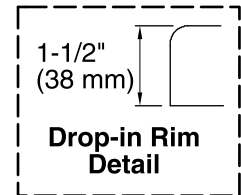

No change in measurements if connected with drain illustrated. (K-11677)

Recommended faucet area