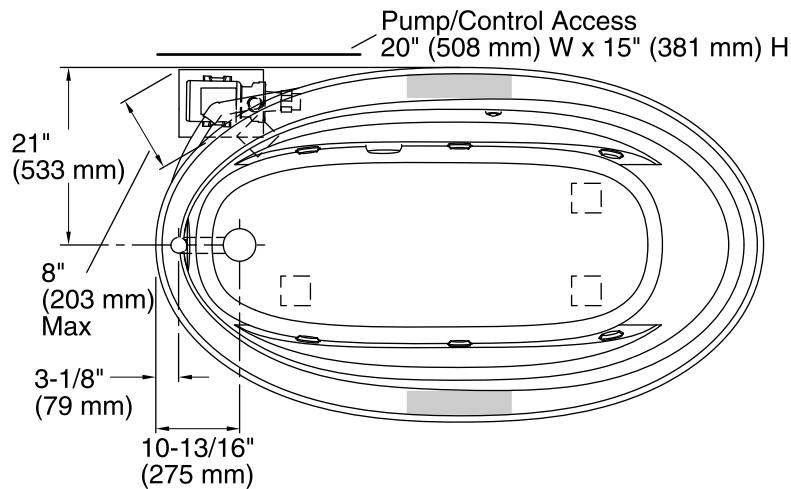

No change in measurements if connected with drain illustrated. (K-11677)

Recommended faucet area