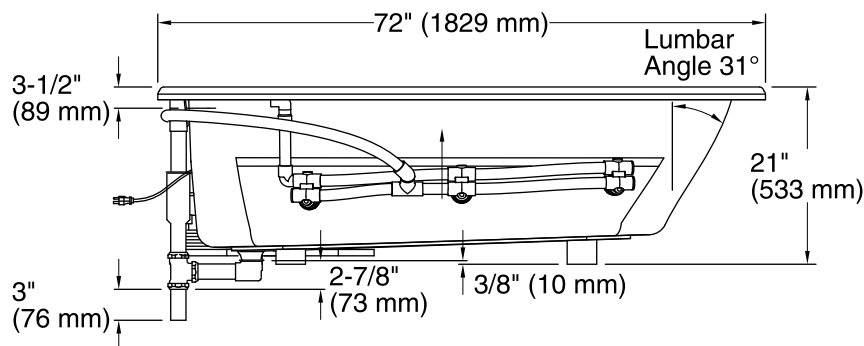

No change in measurements if connected with drain illustrated. (K-11677)

Recommended faucet area