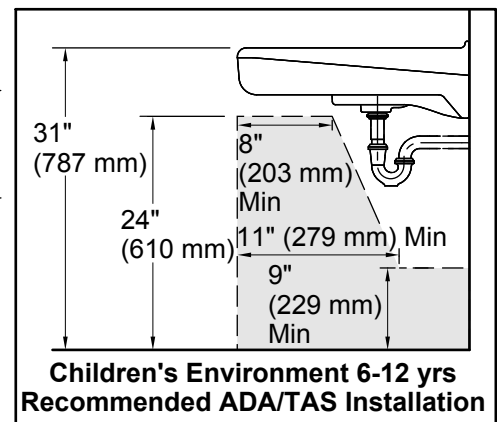

### Features

- With hanger.
- With overflow.
- 8" (203 mm) centers.

### Technical Information

All product dimensions are nominal.

Bowl configuration:	Single
Installation:	Wall-mount
Bowl area (Only):	Length: 14-3/8" (365 mm) Width: 12-5/16" (313 mm) With overflow: Yes Water depth: 3-1/4" (83 mm)
Number of deck holes:	3
Faucet hole(s):	1-3/8" (35 mm)
Drain hole:	1-3/4" (44 mm)