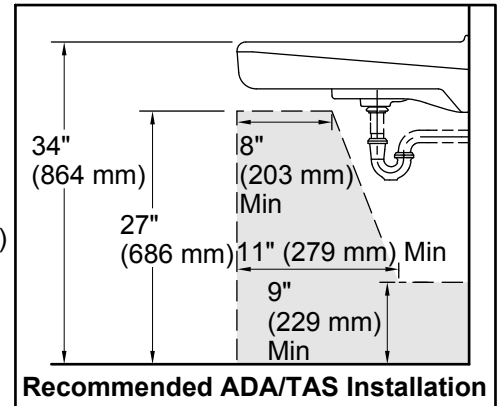

### Features

- With hanger.
- With overflow.
- 8" (203 mm) centers.

### Technical Information

All product dimensions are nominal.

Bowl configuration:	Single
Installation:	Wall-mount
Bowl area (Only):	Length: 14-3/8" (365 mm) Width: 12-5/16" (313 mm) With overflow: Yes Water depth: 3-1/4" (83 mm)
Number of deck holes:	3
Faucet hole(s):	1-3/8" (35 mm)
Drain hole:	1-3/4" (44 mm)