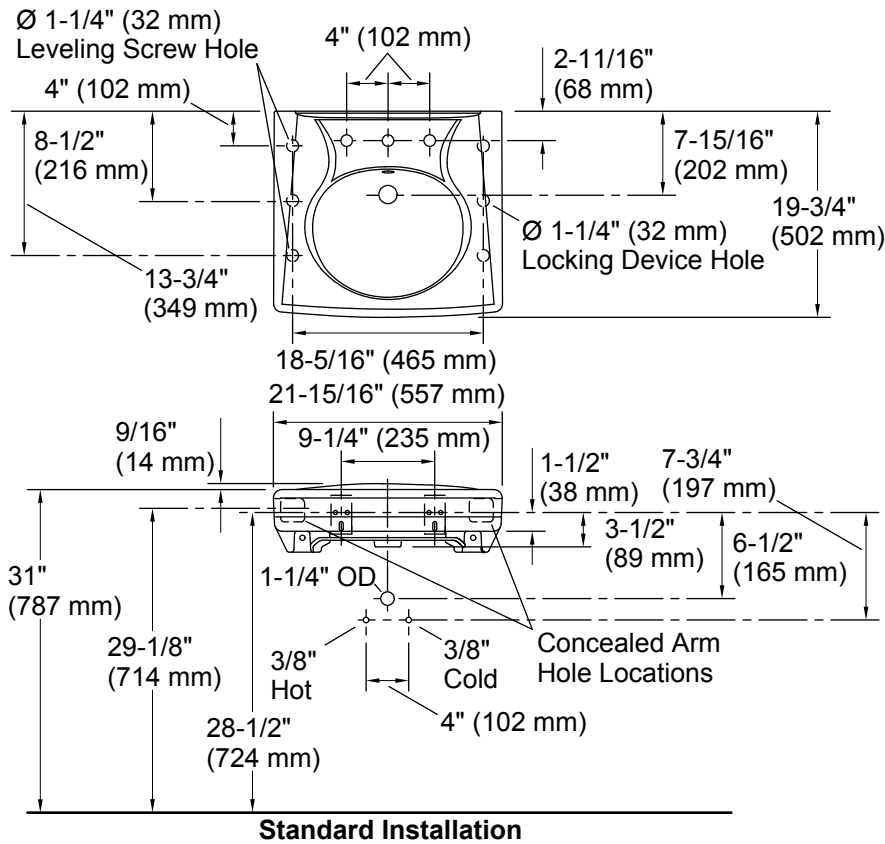

### Features

- With hanger.
- With overflow.
- 8" (203 mm) centers.

### Installation

- Wall-mount
- Drilled for concealed arm carrier.
- 21-15/16" (557 mm) x 19-3/4" (502 mm).

### Technical Information

All product dimensions are nominal.

Bowl configuration:	Single
Installation:	Wall-mount
Bowl area (Only):	Length: 14-3/8" (365 mm) Width: 12-5/16" (313 mm) With overflow: Yes Water depth: 3-1/4" (83 mm)
Number of deck holes:	3
Faucet hole(s):	1-3/8" (35 mm)
Drain hole:	1-3/4" (44 mm)