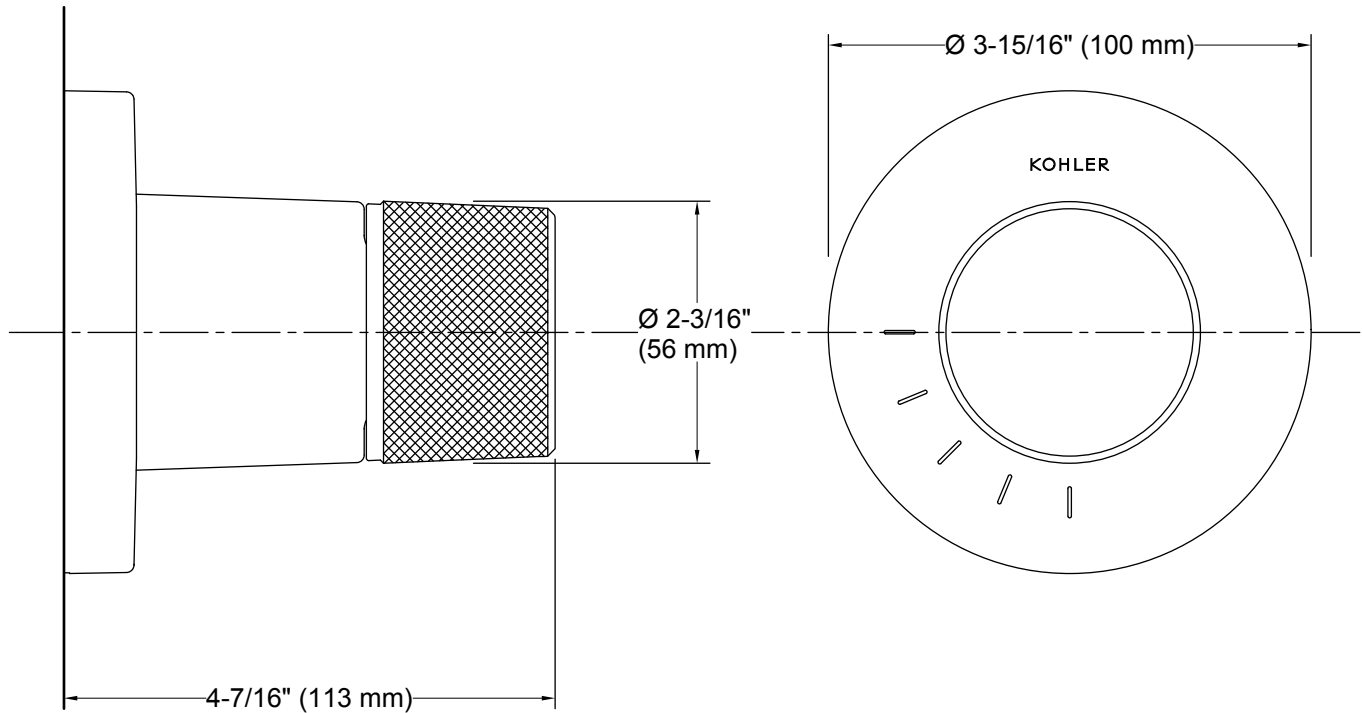

Technical Information

All product dimensions are nominal.

Notes

Install this product according to the installation instructions.