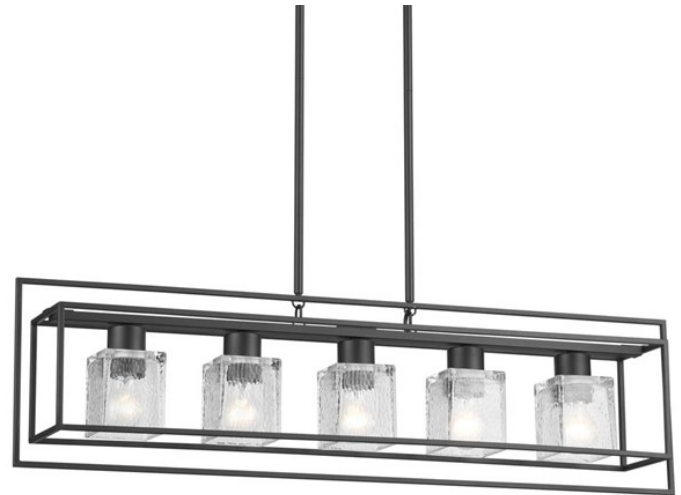

SPECIFICATIONS

Certifications/Qualifications

Prop65	Yes www.kichler.com/warranty
--------	---

Dimensions

Base Backplate	9.06" X 4.72"
Weight	15.60 LBS
Height	10.00"
Length	38.00"
Overall Height	50.25"
Width	6.00"

Connector	Yes
Interior/Exterior	INTERIOR
Lead Wire Length	72"
Location Rating	Dry
Mounting Weight	7.90 LBS
Wire Connectors	Wire Nuts

FIXTURE ATTRIBUTES

Housing

Diffuser Description	Clear Hammered
Primary Material	Steel
Max Stem Tilt	90.0 Degrees
Shade Description	Glass Shade
Shade Dimensions	3.54" X 3.54"

Product/Ordering Information

SKU	82404
Finish	Textured Black
Style	Lodge / Country
UPC	737995003470

Finish Options

 Textured Black

ALSO IN THIS FAMILY

82406

82405