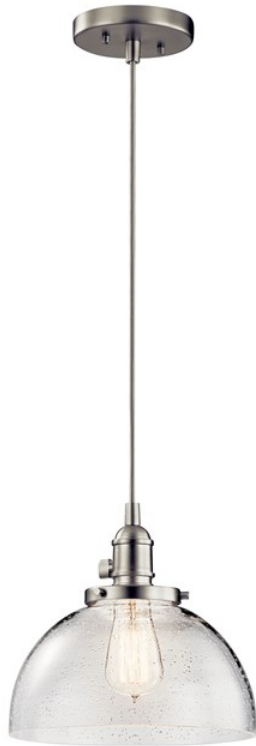

EVERY COLLECTION

Avery™ 10" 1 Light Goblet Mini Pendant Brushed Nickel

43853NI (Brushed Nickel)

Project Name: _____
Location: _____
Type: _____
Qty: _____
Comments: _____

Certifications/Qualifications

Location Rating	Dry
www.kichler.com/warranty	

Dimensions

Base Backplate	5.00 DIA
Weight	3.50 LBS
Height	9.25"
Overall Height	125.00"
Width	10.00"

Mounting/Installation

Interior/Exterior	Interior
Mounting Style	Cord
Mounting Weight	2.00 LBS

Primary Lamping

Lamp Included	Not Included
Lamp Type	A19
Light Source	Incandescent
Max or Nominal Watt	100W
# of Bulbs/LED Modules	1
Socket Type	Medium
Socket Wire	105

Product/Ordering Information

SKU	43853NI
Finish	Brushed Nickel
Style	Industrial
UPC	783927469166

Specifications

Diffuser Description	Clear Seeded
Material	GLASS

Additional Finishes

Brushed Nickel

Chrome

Olde Bronze

Kichler

7711 East Pleasant Valley Road Cleveland, Ohio 44131-8010
Toll free: 866.558.5706 or kichler.com