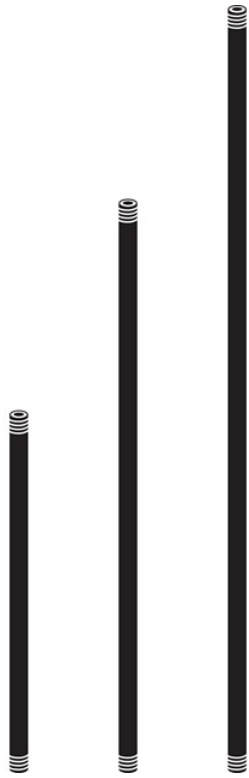

18" Fixture Mounting Stems .25 NPSM Textured Architectural Bronze

15652AZT (Textured Architectural Bronze)

Project Name: _____
Location: _____
Type: _____
Qty: _____
Comments: _____

Certifications/Qualifications

www.kichler.com/warranty

Primary Lamping

Lamp Included Not Included

Product/Ordering Information

SKU 15652AZT
Finish Bronze
UPC 783927156523

Specifications

Diffuser Description 18In 1/4 Stem
Material Aluminum
Switch Type B

Additional Finishes

 Textured Architectural Bronze

 Textured Black

Kichler

7711 East Pleasant Valley Road Cleveland, Ohio 44131-8010
Toll free: 866.558.5706 or kichler.com

Notes:

- 1) Information provided is subject to change without notice. All values are design or typical values when measured under laboratory conditions.
- 2) Incandescent Equivalent: The incandescent equivalent as presented is an approximate number and is for reference only.