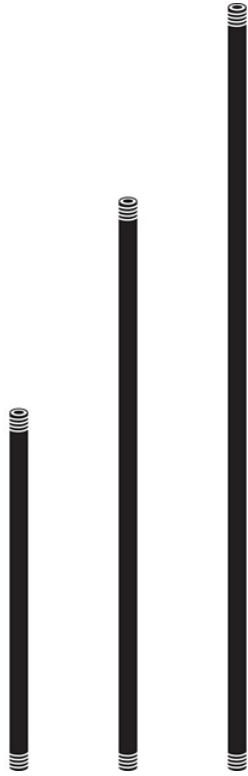

12" Fixture Mounting Stems .25 NPSM Textured Architectural Bronze

15651AZT (Textured Architectural Bronze)

Project Name: _____
Location: _____
Type: _____
Qty: _____
Comments: _____

Certifications/Qualifications

www.kichler.com/warranty

Primary Lamping

Lamp Included Not Included

Product/Ordering Information

SKU 15651AZT
Finish Bronze
UPC 783927156493

Specifications

Diffuser Description 12In 1/4 Stem
Material Aluminum
Switch Type B

Additional Finishes

-  Textured Architectural Bronze
-  Textured Black

Kichler

7711 East Pleasant Valley Road Cleveland, Ohio 44131-8010
Toll free: 866.558.5706 or kichler.com

Notes:

- 1) Information provided is subject to change without notice. All values are design or typical values when measured under laboratory conditions.
- 2) Incandescent Equivalent: The incandescent equivalent as presented is an approximate number and is for reference only.