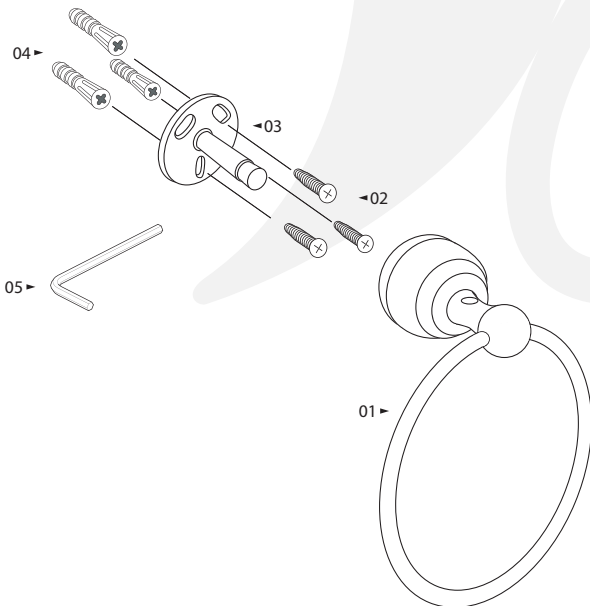

Y1420601, Y1420629, Y1420603 - Towel Ring Bath Accessory

Description

- Towel Ring
- Easy-to-install bracket assembly

Colors / Finishes

- Y1420601 - Chrome
- Y1420629 - Satin Nickel
- Y1420603 - Antique Bronze

- Y1420601

BREAK DOWN
Component Parts List

#	PART NAME	QTY
1	TOWEL RING	1
2	PHILIPS HEAD SCREWS	3
3	BRACKET	1
4	WALL PLUGS	3
5	ALLEN WRENCH	3

FRONT

SIDE