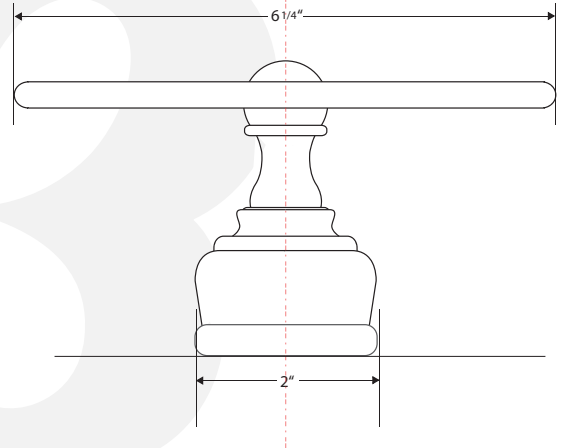

Y1420601, Y1420629, Y1420603 - Towel Ring Bath Accessory

Description

- Towel Ring
- Easy-to-install bracket assembly

Colors / Finishes

- Y1420601 - Chrome
- Y1420629 - Satin Nickel
- Y1420603 - Antique Bronze

- Y1420601

BREAK DOWN
Component Parts List

#	PART NAME	QTY
1	TOWEL RING	1
2	PHILIPS HEAD SCREWS	3
3	BRACKET	1
4	WALL PLUGS	3
5	ALLEN WRENCH	3

FRONT

SIDE