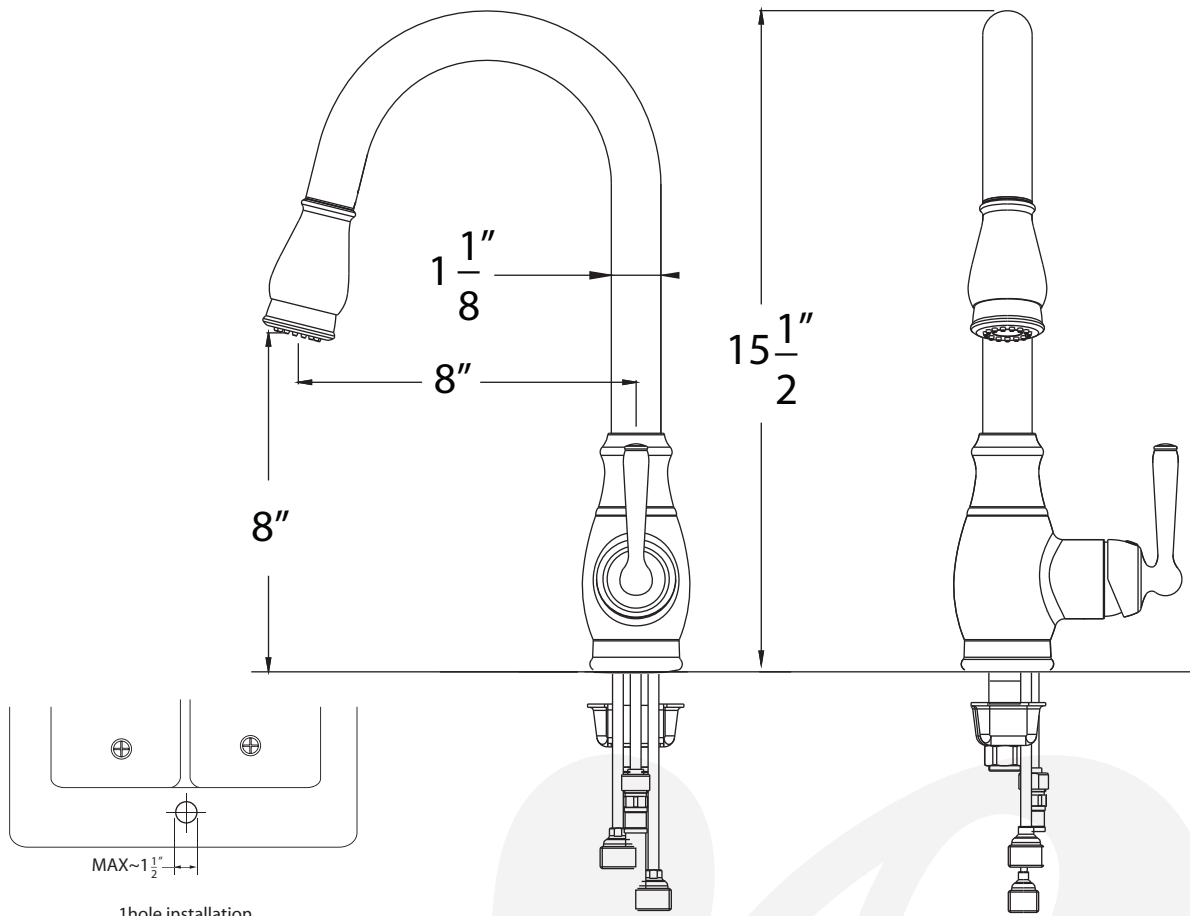

K481101 - Chrome
K481102 - PVD Satin Nickel
K481103 - Antique Bronze