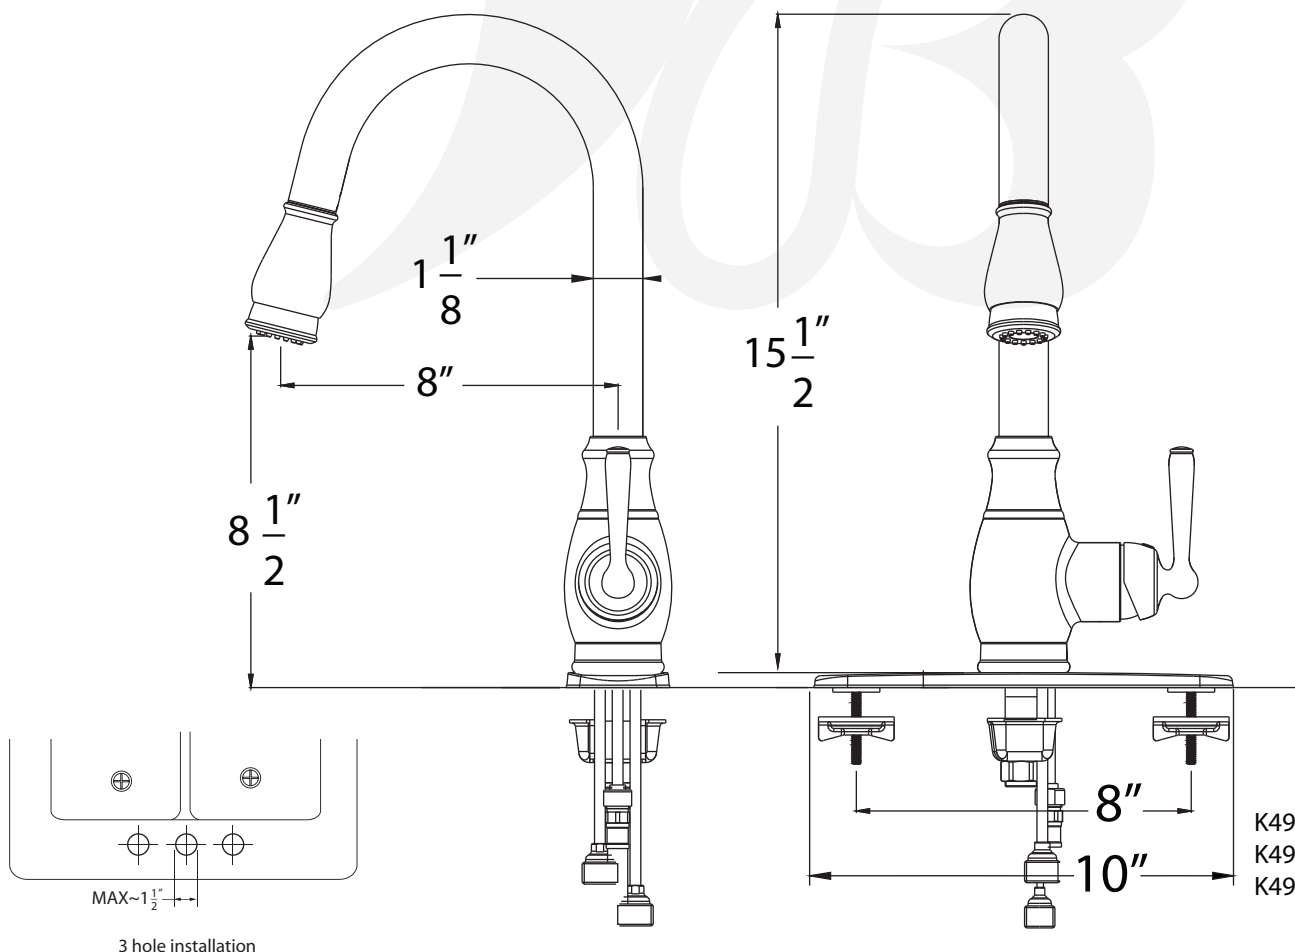

K491101 - Chrome
K491102 - PVD Satin Nickel
K491103 - Antique Bronze

Item Number	Type	Date
K481101-D, K481102-D, K481103-D - K491101-D, K491102-D, K491103-D	Kitchen Faucet	1-22-2016