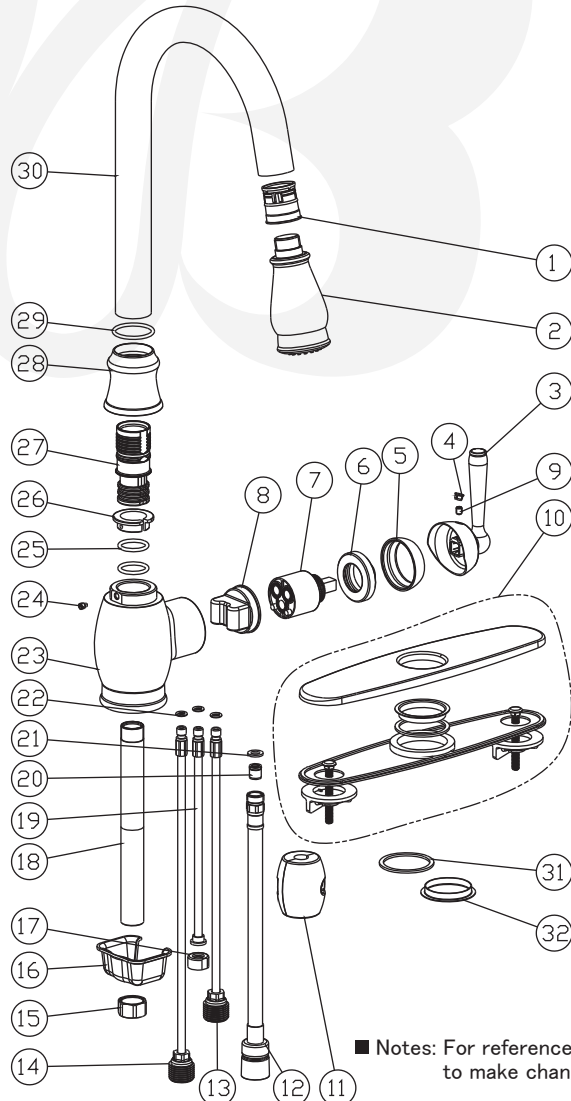

**K4811001-D, K4811002-D, K4811003-D,
K4911001-D, K4911002-D, K4911003-D, Kitchen faucet**

Description

- Single handle kitchen faucet
- 360 deg swing angle, high arch brass spout
- Ceramic disc cartridge
- With magnetic two setting pull-down sprayer
- SS Flex hoses with 3/8" compression nuts
- 1.75 GPM ASME Compliant

Colors / Finishes

- K4811001-D, K4911001-D - Chrome
- K4811002-D, K4911002-D - PVD Satin Nickel
- K4811003-D, K4911003-D - Antique Bronze

• K4811002-D

• K4911002-D

BREAK DOWN

Component Parts List

NO.	Part No	Qty	
		S1190	S1191
01	CTCP0375	1	1
02	ATBE0163	1	1
03	CTHZ0449	1	1
04	CTCP0072	1	1
05	CTCB0653	1	1
06	CTKB0058	1	1
07	ATBA0121	1	1
08	CTDN0023	1	1
09	CTST0117	1	1
10	ATBQ0295	0	1
11	ATBQ0313	1	1
12	ATBP0251	1	1
13	ATBP1009	1	1
14	ATBP1008	1	1
15	CTNB0276	1	1
16	CTLT0020	1	1
17	CTNB0277	1	1
18	CTPB0498	1	1
19	ATBP0252	1	1
20	ATBA0100	1	1
21	CTWR0037	1	1
22	CTRR0182	3	3
23	CTYZ0014	1	1
24	CTST0059	1	1
25	CTRR0013	2	2
26	CTRP0051	1	1
27	CTMP0049	1	1
28	CTCZ0216	1	1
29	CTRR0218	1	1
30	CTPB0550	1	1
31	CTWR0351	1	0
32	CTWT0087	1	0

■ Notes: For reference only. We reserve the right to make changes without any notice.

K481101 - Chrome
 K481102 - PVD Satin Nickel
 K481103 - Antique Bronze

K491101 - Chrome
 K491102 - PVD Satin Nickel
 K491103 - Antique Bronze