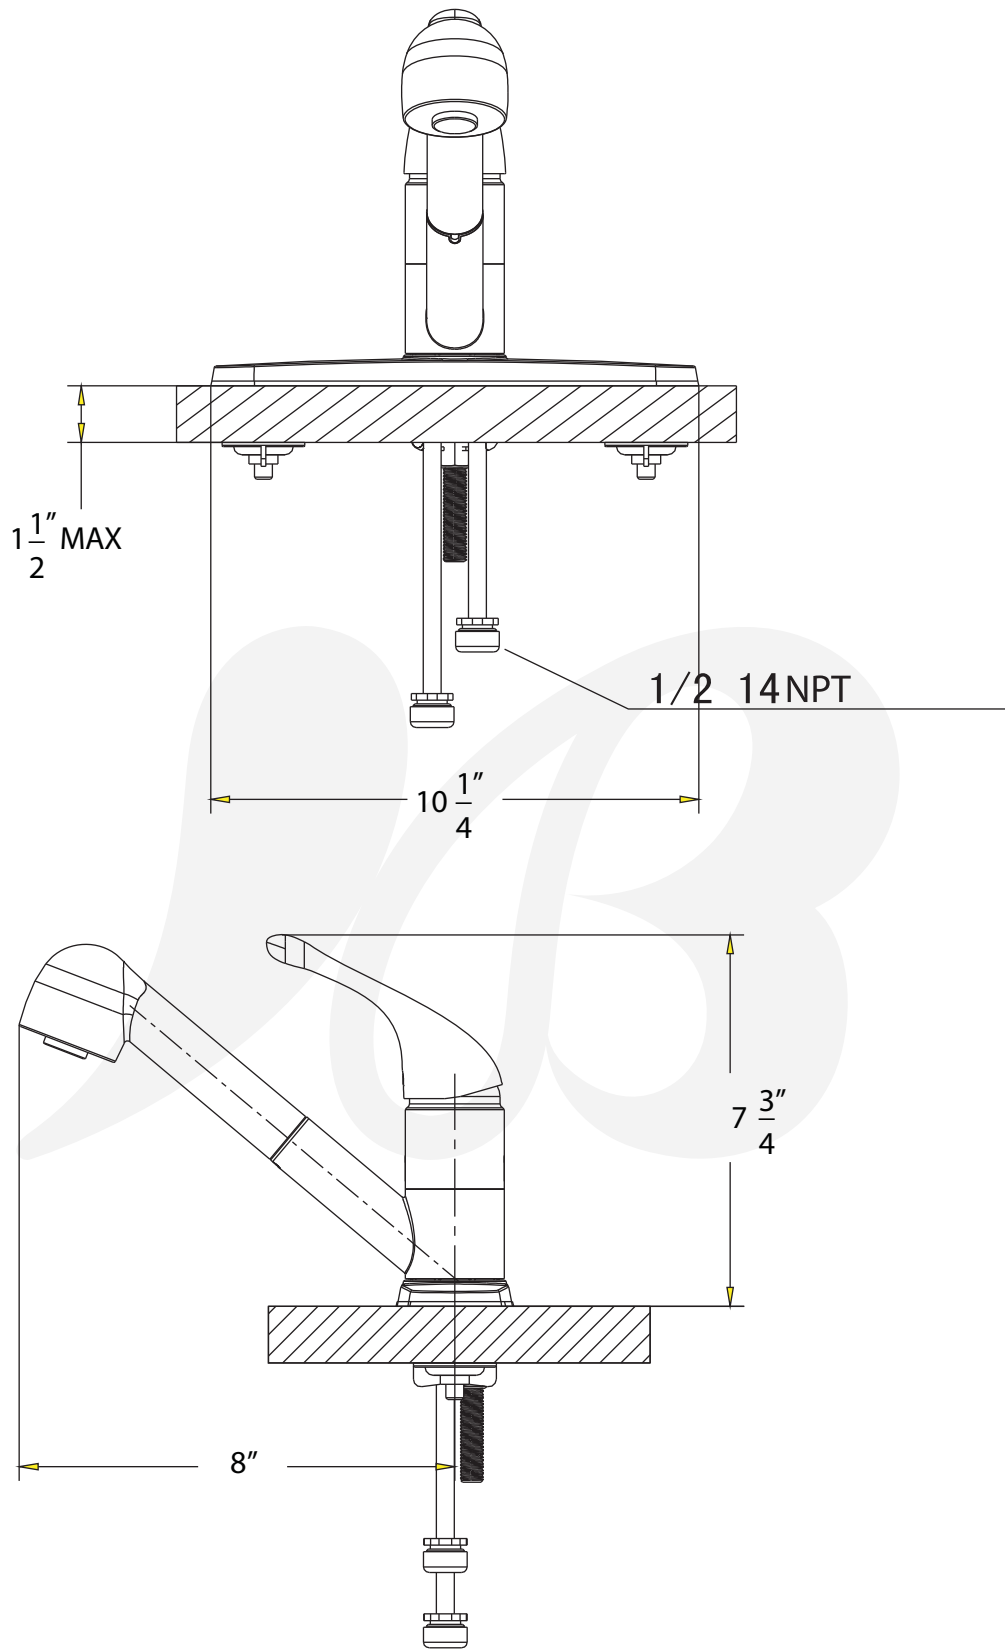

K1780001-Q1, K1780029-Q1 - Pull-Out Kitchen Faucet

Description

- 8" pull-out kitchen faucet
- 90 deg swing angle, 9" detachable sprayer
- Ceramic disc cartridge
- Soft button hand sprayer
- 48" brass durable spiral hose
- Dual check valves
- 1.8 GPM ASME Compliant

CALGreen

• K1780001-Q1

Colors / Finishes

- K1780001-Q1 - Chrome
- K1780029-Q1 - Satin Nickel

**BREAK DOWN
Component Parts List**

NO.	Part No	Qty
01	ATBA0051	1
02	CTCB0054	1
03	CTWR0133	1
04	CTCB0331	1
05	CTRR0002	1
06	CTCZ0098	1
07	CTCZ0106	1
08	CTSB0039	1
09	ATBD1007	1
10	CTRR1006	2
11	CTCZ0097	1
12	CTWP0074	1
13	CTDB0204	1
14	CTWR0114	1
15	CTLT0015	1
16	CTNB0064	2
17	CTNP0039	2
18	CTST0145	2
19	CTWR0112	1
20	CTQP0023	1
21	CTWR0206	1
22	ATBP0029	1
23	ATBQ0030	1
24	CTPB0061	1
25	CTYN0030	1
26	CTSN0001	1
27	CTRR0048	1
28	ATBA4027	1
29	CTWN0001	1
30	ATBP0063	1
31	CTWR0125	1
32	CTDP0035	1
33	ATBE0054	1
34	CTCP0072	1
35	CTST0025	1
36	CTHZ0201	1
37	CTKB0058	1

Item Number	Type	Date
K1780001-Q1, K1780029-Q1	Kitchen Faucet	6-24-2021