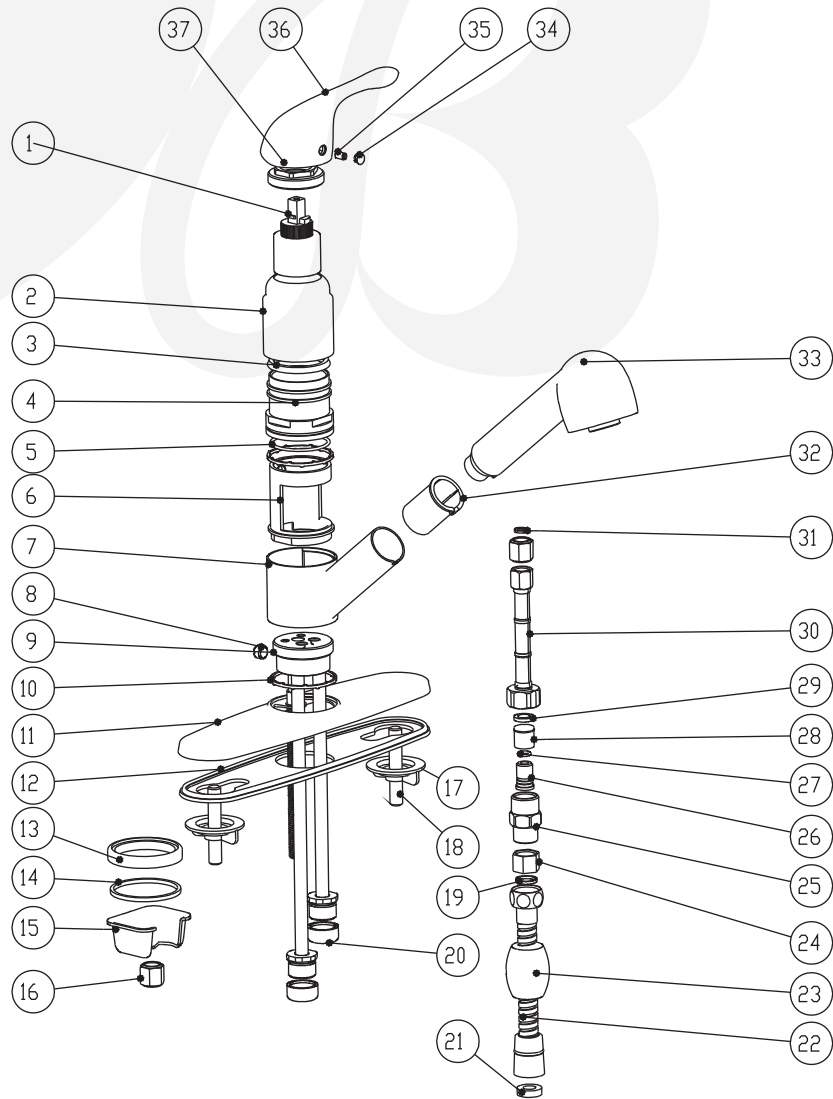

K1780001-Q1, K1780029-Q1 - Pull-Out Kitchen Faucet

Description

- 8" pull-out kitchen faucet
- 90 deg swing angle, 9" detachable sprayer
- Ceramic disc cartridge
- Soft button hand sprayer
- 48" brass durable spiral hose
- Dual check valves
- 1.8 GPM ASME Compliant

CALGreen

• K1780001-Q1

Colors / Finishes

- K1780001-Q1 - Chrome
- K1780029-Q1 - Satin Nickel

**BREAK DOWN
Component Parts List**

NO.	Part No	Qty
01	ATBA0051	1
02	CTCB0054	1
03	CTWR0133	1
04	CTCB0331	1
05	CTRR0002	1
06	CTCZ0098	1
07	CTCZ0106	1
08	CTSB0039	1
09	ATBD1007	1
10	CTRR1006	2
11	CTCZ0097	1
12	CTWP0074	1
13	CTDB0204	1
14	CTWR0114	1
15	CTLT0015	1
16	CTNB0064	2
17	CTNP0039	2
18	CTST0145	2
19	CTWR0112	1
20	CTQP0023	1
21	CTWR0206	1
22	ATBP0029	1
23	ATBQ0030	1
24	CTPB0061	1
25	CTYN0030	1
26	CTSN0001	1
27	CTRR0048	1
28	ATBA4027	1
29	CTWN0001	1
30	ATBP0063	1
31	CTWR0125	1
32	CTDP0035	1
33	ATBE0054	1
34	CTCP0072	1
35	CTST0025	1
36	CTHZ0201	1
37	CTKB0058	1

Item Number	Type	Date
K1780001-Q1, K1780029-Q1	Kitchen Faucet	6-24-2021