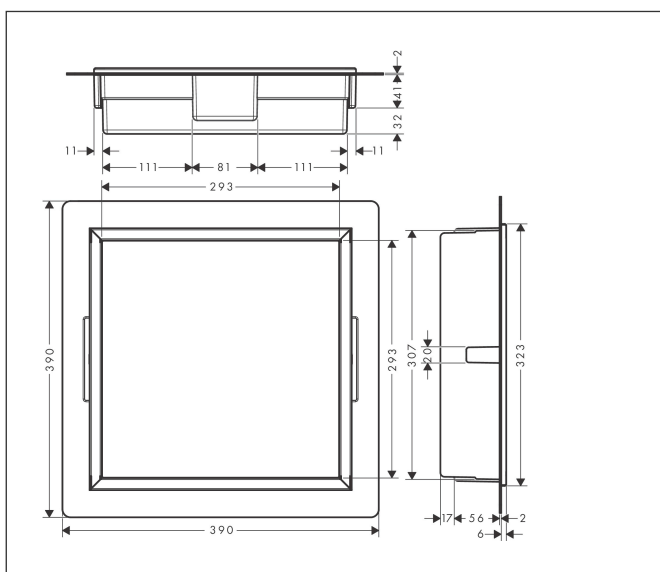

Brand	hansgrohe
Art. Name	XtraStoris Original Wall Niche with Frame 12"x 12"x 5.5"
Art. Nr.	56093700
Surface	Matte White
Pos.	1

Product Picture

Features

- Consists of: wall niche with frame, sealing set, installation set
- Where to use: new construction, renovation
- Easy to clean surface
- Suitable for use in wet areas
- Wall type: solid wall construction, drywall construction
- Material sealing set: Polystyrene (PS)
- Material wall niche: Stainless Steel 304 (1.4301)
- Dimensions wall niche: 300 x 300 x 70 mm (HxWxD)

Drawing

Technology