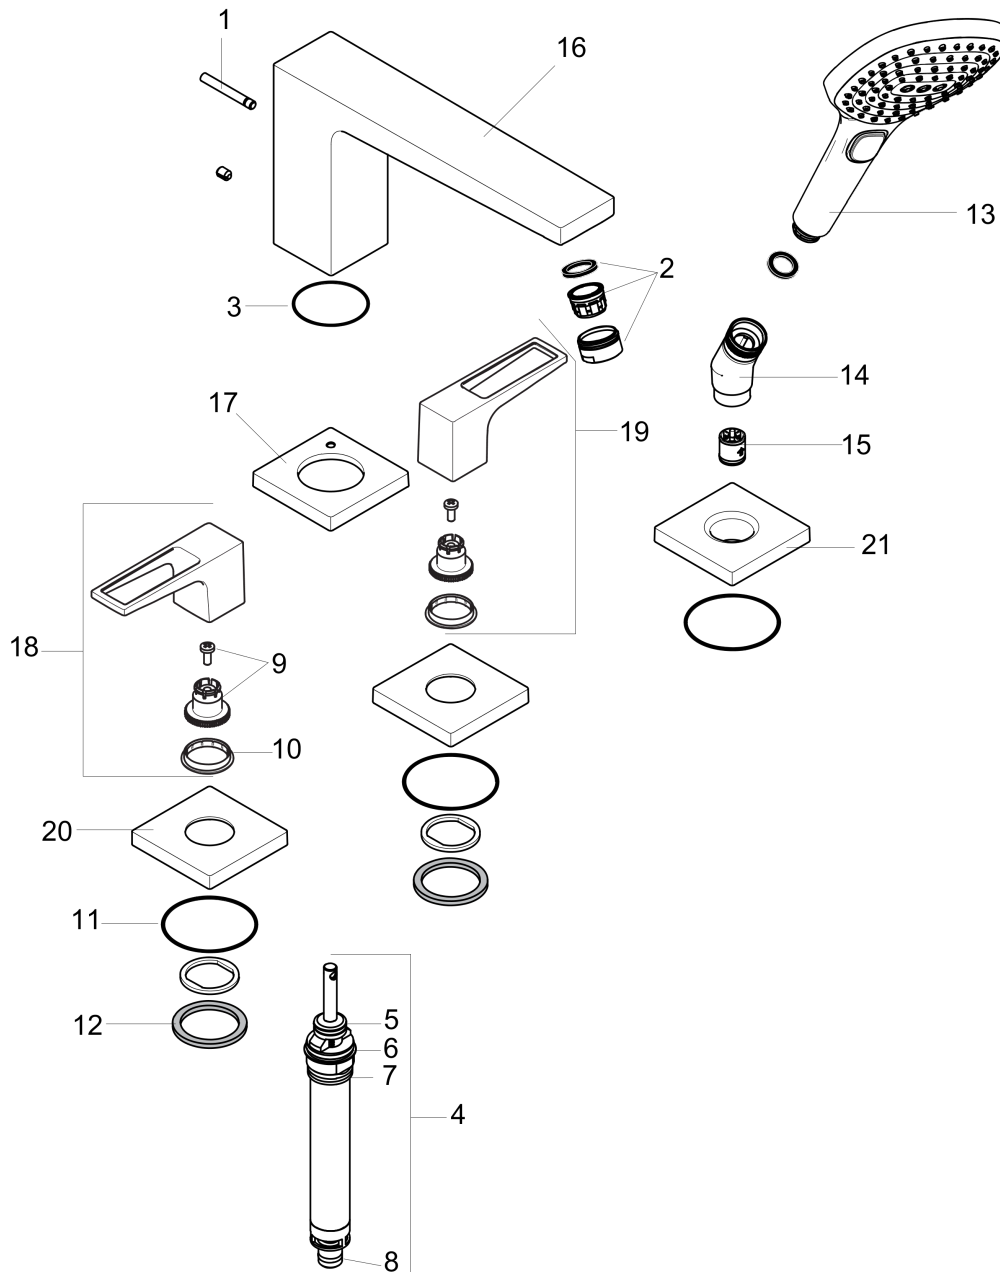

**Metropol**  
**4-Hole Roman Tub Set Trim with Loop Handles and 1.75 GPM Handshower**  
 Finishes : **brushed nickel** Part no. : **74555821**

Exploded drawing

Year of production: >07/18

### 4-Hole Roman Tub Set Trim with Loop Handles and 1.75 GPM Handshower

Finishes : **brushed nickel** Part no. : **74555821**

#### Spare parts list

Year of production: >07/18

Pos.	Description	Part no.	Price	PU
1	diverter knob	98707820	-	1
2	aerator M24x1 (30 l/min)	96512820	-	1
3	O-ring 41x1,5	98168000	-	1
4	selector assy	96775000	-	1
5	O-Ring 14x2,5	98189000	-	1
6	O-Ring 23x2,5	98183000	-	1
7	O-Ring 22x2	98185000	-	1
8	O-ring 9x2,5	98217000	-	1
9	handle fixing set	94184000	-	1
10	set of color-rings cold / hot water	95819000	-	1
11	O-ring 56x2	98468000	-	1
12	flat seal	98749000	-	1
13	handshower	26036821	-	1
14	shower holder	28071820	-	1
15	set of non return valves DW 15	94074000	-	1
16	spout cpl.	93151820	-	1
17	escutcheon for spout	93152820	-	1
18	handle for hot water	93176820	-	1
19	handle for cold water	93177820	-	1
20	escutcheon for handle	93169820	-	1
21	escutcheon for shower holder	93153820	-	1
a	seal	98058000	-	1
b	hollow set screw M6x8	98444000	-	1